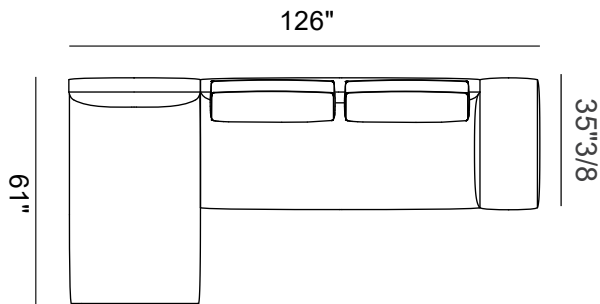

Dizzy

Comp. H depth 35"3/8

Comp. H depth 41"3/8