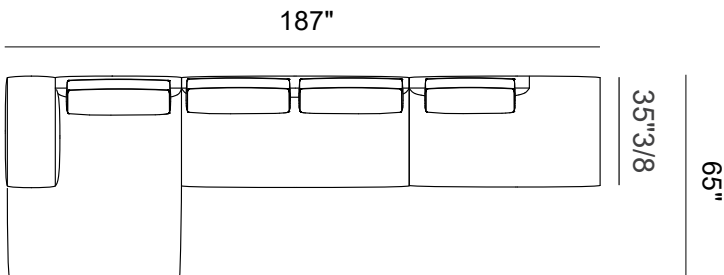

Finishes & Materials

Cover: Fabric or leather.

Frame & feet: Aluminum

Dizzy

Dimensions

- Comp. A: 114"1/8W x 65"D x 31"7/8H
- Comp. B : 135"7/8W x 65"D x 31"7/8H
- Comp. C: 130"W x 65"D x 31"7/8H
- Comp. D: 139"3/4W x 65"D x 31"7/8H
- Comp. E: 196"7/8W x 65"D x 31"7/8H
- Comp. F: 187"W x 65"D x 31"7/8H
- Comp. G: 126"W x 61"D x 31"7/8H
- Comp. H: 147"5/8W x 50"D x 31"7/8H
- Comp. I: 181"1/8W x 41"3/8D x 31"7/8H
- Comp. J: 114"1/8W x 65"D x 31"7/8H

SH: 16"1/8
AH: 24"3/8

Comp. A depth 35"3/8

Comp. A depth 41"3/8

Comp. B depth 35"3/8

Comp. B depth 41"3/8

Dizzy

Comp. C depth 35"3/8

Comp. C depth 41"3/8

Comp. D depth 35"3/8

Comp. D depth 41"3/8

Dizzy

Comp. E depth 35"3/8

Comp. E depth 41"3/8

Comp. F depth 35"3/8

Comp. F depth 41"3/8

Dizzy