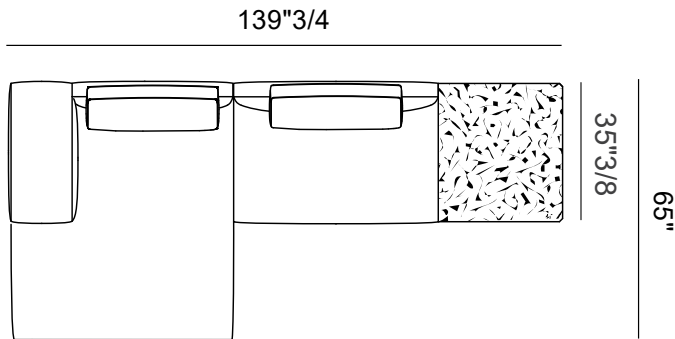

Comp. E depth 35"3/8

Comp. D depth 35"3/8

Comp. D depth 41"3/8