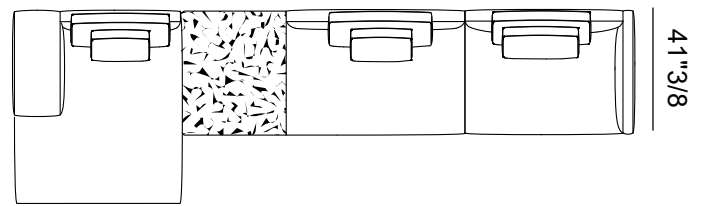

Finishes & Materials

Cover: Fabric or leather.

Frame & feet: Aluminum

Dizzy

Dimensions

- Comp. A: 114"1/8W x 65"D x 31"7/8H
- Comp. B : 135"7/8W x 65"D x 31"7/8H
- Comp. C: 130"W x 65"D x 31"7/8H
- Comp. D: 139"3/4W x 65"D x 31"7/8H
- Comp. E: 196"7/8W x 65"D x 31"7/8H
- Comp. F: 187"W x 65"D x 31"7/8H
- Comp. G: 126"W x 61"D x 31"7/8H
- Comp. H: 147"5/8W x 50"D x 31"7/8H
- Comp. I: 181"1/8W x 41"3/8D x 31"7/8H
- Comp. J: 114"1/8W x 65"D x 31"7/8H

SH: 16"1/8
AH: 24"3/8

Comp. A depth 35"3/8

Comp. A depth 41"3/8

Comp. B depth 35"3/8

Comp. B depth 41"3/8

Dizzy

Comp. C depth 35"3/8

Comp. C depth 41"3/8

Comp. D depth 35"3/8

Comp. D depth 41"3/8

Dizzy

Comp. E depth 35"3/8

Comp. E depth 41"3/8

Comp. F depth 35"3/8

Comp. F depth 41"3/8

Dizzy