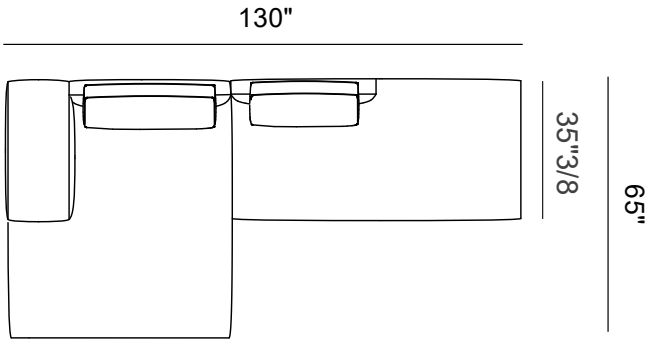

Finishes & Materials

Cover: Fabric or leather.

Frame & feet: Aluminum

Dizzy

Dimensions

- Comp. A: 114"1/8W x 65"D x 31"7/8H
- Comp. B : 135"7/8W x 65"D x 31"7/8H
- Comp. C: 130"W x 65"D x 31"7/8H
- Comp. D: 139"3/4W x 65"D x 31"7/8H
- Comp. E: 196"7/8W x 65"D x 31"7/8H
- Comp. F: 187"W x 65"D x 31"7/8H
- Comp. G: 126"W x 61"D x 31"7/8H
- Comp. H: 147"5/8W x 50"D x 31"7/8H
- Comp. I: 181"1/8W x 41"3/8D x 31"7/8H
- Comp. J: 114"1/8W x 65"D x 31"7/8H

SH: 16"1/8
AH: 24"3/8

Comp. A depth 35"3/8

Comp. A depth 41"3/8

Comp. B depth 35"3/8

Comp. B depth 41"3/8

Dizzy

Comp. C depth 35"3/8

Comp. C depth 41"3/8