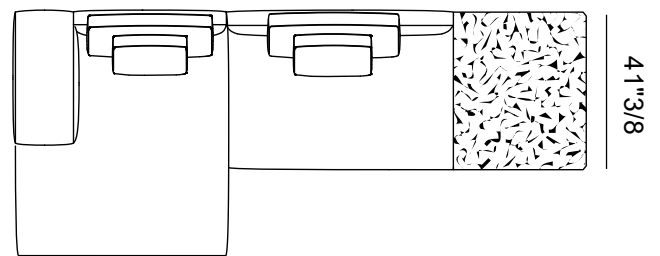

Comp. E depth 41"3/8

Comp. D depth 35"3/8

Comp. D depth 41"3/8