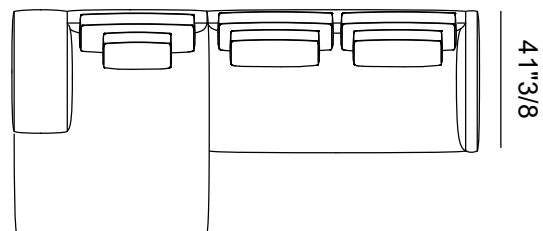

Finishes & Materials

Cover: Fabric or leather.

Frame & feet: Aluminum

Dizzy

Dimensions

- Comp. A: 114"1/8W x 65"D x 31"7/8H
- Comp. B : 135"7/8W x 65"D x 31"7/8H
- Comp. C: 130"W x 65"D x 31"7/8H
- Comp. D: 139"3/4W x 65"D x 31"7/8H
- Comp. E: 196"7/8W x 65"D x 31"7/8H
- Comp. F: 187"W x 65"D x 31"7/8H
- Comp. G: 126"W x 61"D x 31"7/8H
- Comp. H: 147"5/8W x 50"D x 31"7/8H
- Comp. I: 181"1/8W x 41"3/8D x 31"7/8H
- Comp. J: 114"1/8W x 65"D x 31"7/8H

SH: 16"1/8
AH: 24"3/8

Comp. A depth 35"3/8

Comp. A depth 41"3/8

Comp. B depth 35"3/8

Comp. B depth 41"3/8

Dizzy

Comp. C depth 35"3/8

Comp. C depth 41"3/8