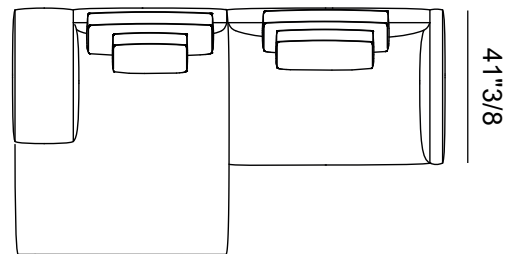

Finishes & Materials

Cover: Fabric or leather.

Frame & feet: Aluminum

Dizzy

Dimensions

- Comp. A: 114"1/8W x 65"D x 31"7/8H
- Comp. B : 135"7/8W x 65"D x 31"7/8H
- Comp. C: 130"W x 65"D x 31"7/8H
- Comp. D: 139"3/4W x 65"D x 31"7/8H
- Comp. E: 196"7/8W x 65"D x 31"7/8H
- Comp. F: 187"W x 65"D x 31"7/8H
- Comp. G: 126"W x 61"D x 31"7/8H
- Comp. H: 147"5/8W x 50"D x 31"7/8H
- Comp. I: 181"1/8W x 41"3/8D x 31"7/8H
- Comp. J: 114"1/8W x 65"D x 31"7/8H

SH: 16"1/8
AH: 24"3/8

Comp. A depth 35"3/8

Comp. A depth 41"3/8

Comp. B depth 35"3/8

Comp. B depth 41"3/8

Dizzy

Comp. C depth 35"3/8

Comp. C depth 41"3/8