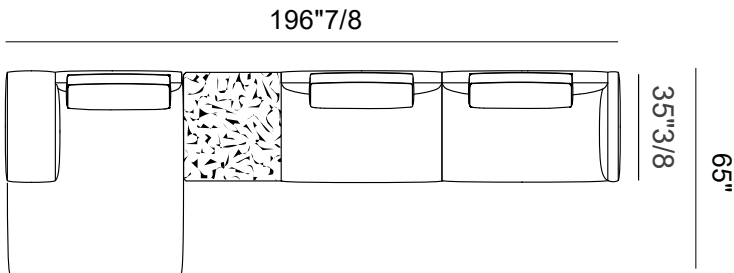

Finishes & Materials

Cover: Fabric or leather.

Frame & feet: Aluminum

Dizzy

Dimensions

- Comp. A: 114"1/8W x 65"D x 31"7/8H
- Comp. B : 135"7/8W x 65"D x 31"7/8H
- Comp. C: 130"W x 65"D x 31"7/8H
- Comp. D: 139"3/4W x 65"D x 31"7/8H
- Comp. E: 196"7/8W x 65"D x 31"7/8H
- Comp. F: 187"W x 65"D x 31"7/8H
- Comp. G: 126"W x 61"D x 31"7/8H
- Comp. H: 147"5/8W x 50"D x 31"7/8H
- Comp. I: 181"1/8W x 41"3/8D x 31"7/8H
- Comp. J: 114"1/8W x 65"D x 31"7/8H

SH: 16"1/8
AH: 24"3/8

Comp. A depth 35"3/8

Comp. A depth 41"3/8

Comp. B depth 35"3/8

Comp. B depth 41"3/8

Dizzy

Comp. C depth 35"3/8

Comp. C depth 41"3/8

Comp. D depth 35"3/8

Comp. D depth 41"3/8

Dizzy

Comp. E depth 35"3/8

Comp. E depth 41"3/8

Comp. F depth 35"3/8

Comp. F depth 41"3/8

Dizzy

Comp. G depth 35"3/8

Comp. H depth 35"3/8

Comp. H depth 41"3/8

Dizzy

Comp. I depth 41"3/8

Comp. J