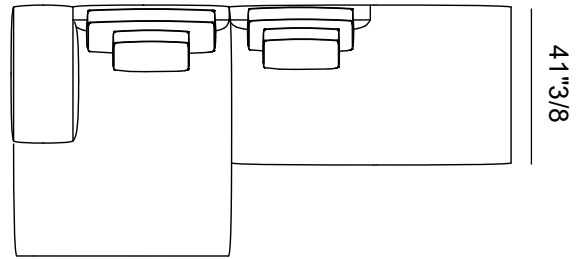

Finishes & Materials

Cover: Fabric or leather.

Frame & feet: Aluminum

Dizzy

Dimensions

- Comp. A: 114"1/8W x 65"D x 31"7/8H
- Comp. B : 135"7/8W x 65"D x 31"7/8H
- Comp. C: 130"W x 65"D x 31"7/8H
- Comp. D: 139"3/4W x 65"D x 31"7/8H
- Comp. E: 196"7/8W x 65"D x 31"7/8H
- Comp. F: 187"W x 65"D x 31"7/8H
- Comp. G: 126"W x 61"D x 31"7/8H
- Comp. H: 147"5/8W x 50"D x 31"7/8H
- Comp. I: 181"1/8W x 41"3/8D x 31"7/8H
- Comp. J: 114"1/8W x 65"D x 31"7/8H

SH: 16"1/8
AH: 24"3/8

Comp. A depth 35"3/8

Comp. A depth 41"3/8

Comp. B depth 35"3/8

Comp. B depth 41"3/8

Dizzy

Comp. C depth 35"3/8

Comp. C depth 41"3/8