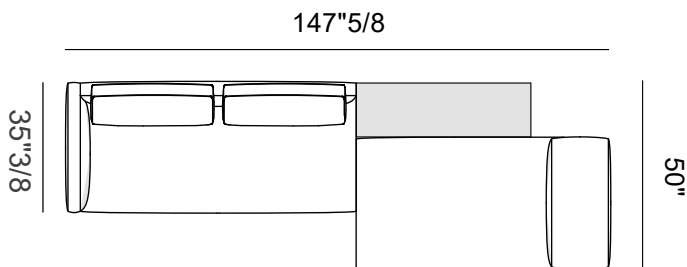

Comp. H depth 35"3/8