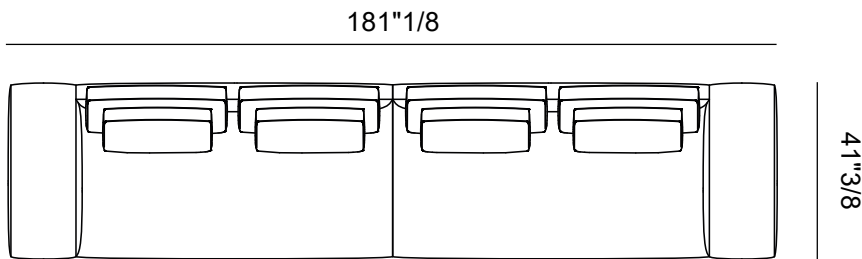

Finishes & Materials

Cover: Fabric or leather.

Frame & feet: Aluminum

Dizzy

Dimensions

- Comp. A: 114"1/8W x 65"D x 31"7/8H
- Comp. B : 135"7/8W x 65"D x 31"7/8H
- Comp. C: 130"W x 65"D x 31"7/8H
- Comp. D: 139"3/4W x 65"D x 31"7/8H
- Comp. E: 196"7/8W x 65"D x 31"7/8H
- Comp. F: 187"W x 65"D x 31"7/8H
- Comp. G: 126"W x 61"D x 31"7/8H
- Comp. H: 147"5/8W x 50"D x 31"7/8H
- Comp. I: 181"1/8W x 41"3/8D x 31"7/8H
- Comp. J: 114"1/8W x 65"D x 31"7/8H

Comp. G depth 35"3/8

Comp. H depth 35"3/8

Comp. H depth 41"3/8

Dizzy

Comp. I depth 41"3/8

Comp. J