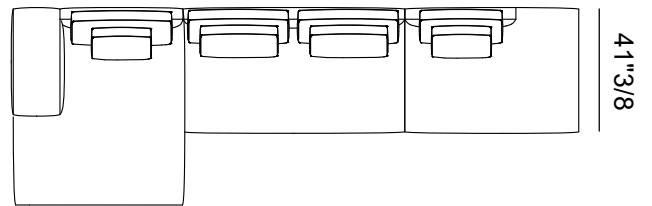

Finishes & Materials

Cover: Fabric or leather.

Frame & feet: Aluminum

Dizzy

Dimensions

- Comp. A: 114"1/8W x 65"D x 31"7/8H
- Comp. B : 135"7/8W x 65"D x 31"7/8H
- Comp. C: 130"W x 65"D x 31"7/8H
- Comp. D: 139"3/4W x 65"D x 31"7/8H
- Comp. E: 196"7/8W x 65"D x 31"7/8H
- Comp. F: 187"W x 65"D x 31"7/8H
- Comp. G: 126"W x 61"D x 31"7/8H
- Comp. H: 147"5/8W x 50"D x 31"7/8H
- Comp. I: 181"1/8W x 41"3/8D x 31"7/8H
- Comp. J: 114"1/8W x 65"D x 31"7/8H

SH: 16"1/8
AH: 24"3/8

Comp. A depth 35"3/8

Comp. A depth 41"3/8

Comp. B depth 35"3/8

Comp. B depth 41"3/8

Dizzy

Comp. C depth 35"3/8

Comp. C depth 41"3/8

Comp. D depth 35"3/8

Comp. D depth 41"3/8

Dizzy

Comp. E depth 35"3/8

Comp. E depth 41"3/8

Comp. F depth 35"3/8

Comp. F depth 41"3/8

Dizzy