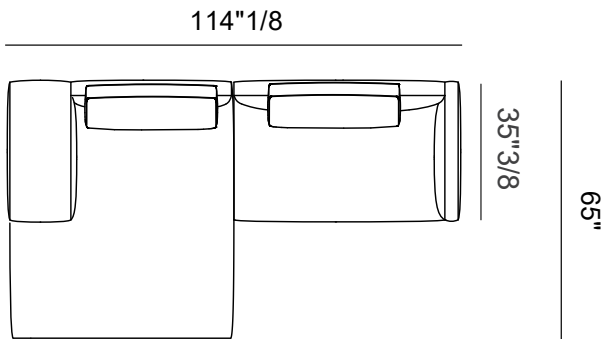

Finishes & Materials

Cover: Fabric or leather.

Frame & feet: Aluminum

Dizzy

Dimensions

- Comp. A: 114"1/8W x 65"D x 31"7/8H
- Comp. B : 135"7/8W x 65"D x 31"7/8H
- Comp. C: 130"W x 65"D x 31"7/8H
- Comp. D: 139"3/4W x 65"D x 31"7/8H
- Comp. E: 196"7/8W x 65"D x 31"7/8H
- Comp. F: 187"W x 65"D x 31"7/8H
- Comp. G: 126"W x 61"D x 31"7/8H
- Comp. H: 147"5/8W x 50"D x 31"7/8H
- Comp. I: 181"1/8W x 41"3/8D x 31"7/8H
- Comp. J: 114"1/8W x 65"D x 31"7/8H

SH: 16"1/8
AH: 24"3/8

Comp. A depth 35"3/8

Comp. A depth 41"3/8

Comp. B depth 35"3/8

Comp. B depth 41"3/8

Dizzy

Comp. C depth 35"3/8

Comp. C depth 41"3/8