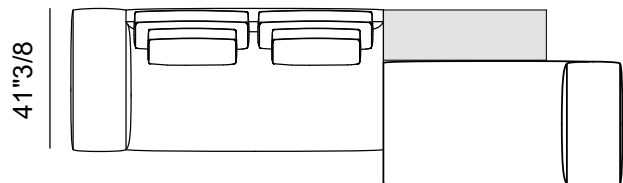

Comp. H depth 41"3/8