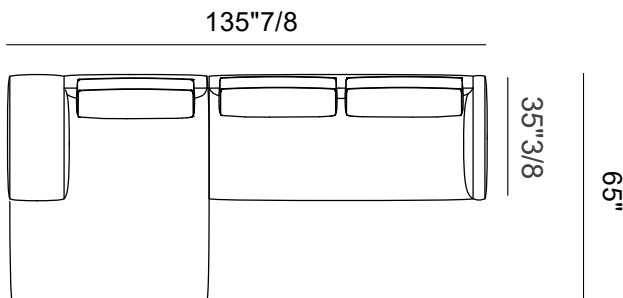

Finishes & Materials

Cover: Fabric or leather.

Frame & feet: Aluminum

Dizzy

Dimensions

- Comp. A: 114"1/8W x 65"D x 31"7/8H
- Comp. B : 135"7/8W x 65"D x 31"7/8H
- Comp. C: 130"W x 65"D x 31"7/8H
- Comp. D: 139"3/4W x 65"D x 31"7/8H
- Comp. E: 196"7/8W x 65"D x 31"7/8H
- Comp. F: 187"W x 65"D x 31"7/8H
- Comp. G: 126"W x 61"D x 31"7/8H
- Comp. H: 147"5/8W x 50"D x 31"7/8H
- Comp. I: 181"1/8W x 41"3/8D x 31"7/8H
- Comp. J: 114"1/8W x 65"D x 31"7/8H

SH: 16"1/8
AH: 24"3/8

Comp. A depth 35"3/8

Comp. A depth 41"3/8

Comp. B depth 35"3/8

Comp. B depth 41"3/8

Dizzy

Comp. C depth 35"3/8

Comp. C depth 41"3/8