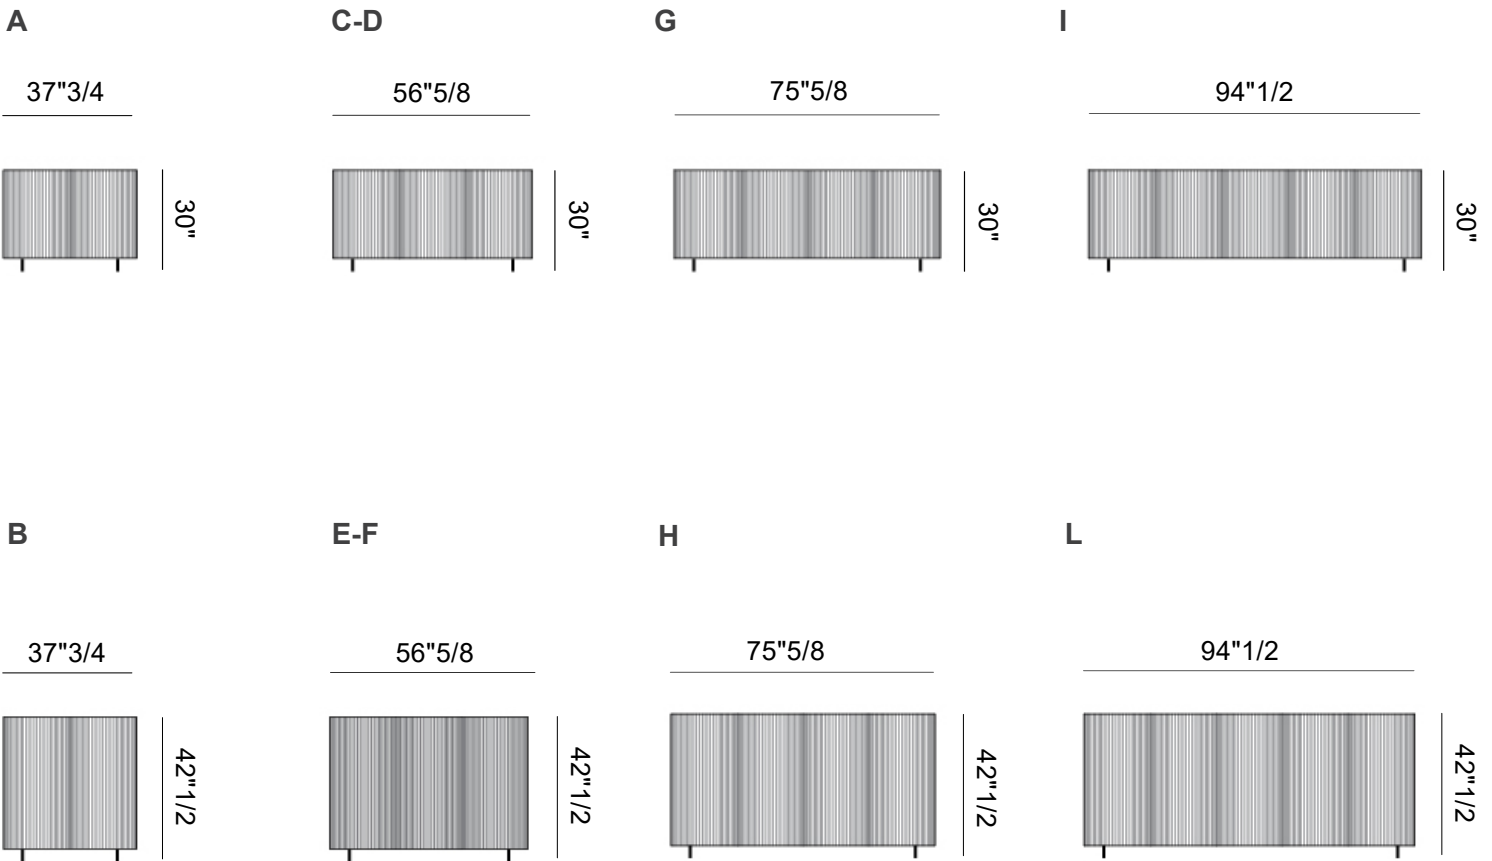

Leon

Design: Sth

Description

The luxury Leon Full Color sideboard is the monochrome lacquered variant of Leon Decor. Leon plays with an awe-provoking optical effect that underlies its salient feature, that is, a standpoint-dependent visualization. From the front, the doors appear marked by vertical multi-colored stripes yet, when observed from the side, with the naturalness of the light-shadow effect, dark or light uniformity prevails. Made in Italy.

Finishes & Materials

Structure & doors: Lacquered.

Internal shelves: Glass, wood or lacquered..

Dimensions

- Size A:** 37"3/4W x 19"1/4D x 26"H
- Size B:** 37"3/4W x 19"1/4D x 38"5/8H
- Size C-D:** 56"5/8W x 19"1/4D x 26"H
- Size E-F:** 56"5/8W x 19"1/4D x 38"5/8H
- Size G:** 75"5/8W x 19"1/4D x 26"H
- Size H:** 75"5/8W x 19"1/4D x 38"5/8H
- Size I:** 94"1/2W x 19"1/4D x 26"H
- Size L:** 94"1/2W x 19"1/4D x 38"5/8H

Feet

Dimensions

- Size A:** 37"3/4W x 19"1/4D x 30"H
- Size B:** 37"3/4W x 19"1/4D x 42"1/2H
- Size C-D:** 56"5/8W x 19"1/4D x 30"H
- Size E-F:** 56"5/8W x 19"1/4D x 42"1/2H
- Size G:** 75"5/8W x 19"1/4D x 30"H
- Size H:** 75"5/8W x 19"1/4D x 42"1/2H
- Size I:** 94"1/2W x 19"1/4D x 30"H
- Size L:** 94"1/2W x 19"1/4D x 42"1/2H

Jazz Base

Dimensions

- Size A:** 37"3/4W x 19"1/4D x 31"1/2H
- Size B:** 37"3/4W x 19"1/4D x 44"H
- Size C-D:** 56"5/8W x 19"1/4D x 31"1/2H
- Size E-F:** 56"5/8W x 19"1/4D x 44"H
- Size G:** 75"5/8W x 19"1/4D x 31"1/2H
- Size H:** 75"5/8W x 19"1/4D x 44"H
- Size I:** 94"1/2W x 19"1/4D x 31"1/2H
- Size L:** 94"1/2W x 19"1/4D x 44"H