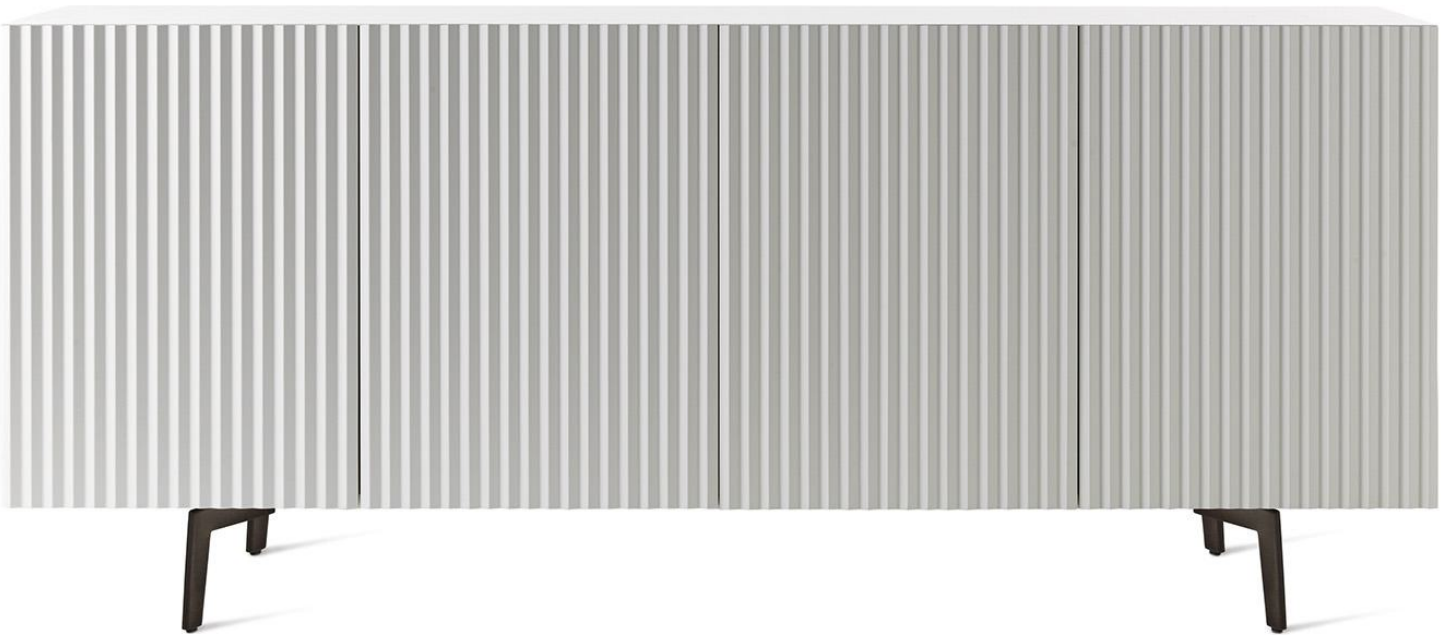

Leon

Design: Sth

Description

The luxury Leon Full Color sideboard is the monochrome lacquered variant of Leon Decor. Leon plays with an awe-provoking optical effect that underlies its salient feature, that is, a standpoint-dependent visualization. From the front, the doors appear marked by vertical multi-colored stripes yet, when observed from the side, with the naturalness of the light-shadow effect, dark or light uniformity prevails. Made in Italy.

Finishes & Materials

Structure & doors: Lacquered.

Internal shelves: Glass, wood or lacquered..

Dimensions

- Size A:** 37"3/4W x 19"1/4D x 26"H
- Size B:** 37"3/4W x 19"1/4D x 38"5/8H
- Size C-D:** 56"5/8W x 19"1/4D x 26"H
- Size E-F:** 56"5/8W x 19"1/4D x 38"5/8H
- Size G:** 75"5/8W x 19"1/4D x 26"H
- Size H:** 75"5/8W x 19"1/4D x 38"5/8H
- Size I:** 94"1/2W x 19"1/4D x 26"H
- Size L:** 94"1/2W x 19"1/4D x 38"5/8H

Feet

Dimensions

- Size A:** 37"3/4W x 19"1/4D x 30"H
- Size B:** 37"3/4W x 19"1/4D x 42"1/2H
- Size C-D:** 56"5/8W x 19"1/4D x 30"H
- Size E-F:** 56"5/8W x 19"1/4D x 42"1/2H
- Size G:** 75"5/8W x 19"1/4D x 30"H
- Size H:** 75"5/8W x 19"1/4D x 42"1/2H
- Size I:** 94"1/2W x 19"1/4D x 30"H
- Size L:** 94"1/2W x 19"1/4D x 42"1/2H

Mid Century

A

37"3/4

31"1/2

C-D

56"5/8

31"1/2

G