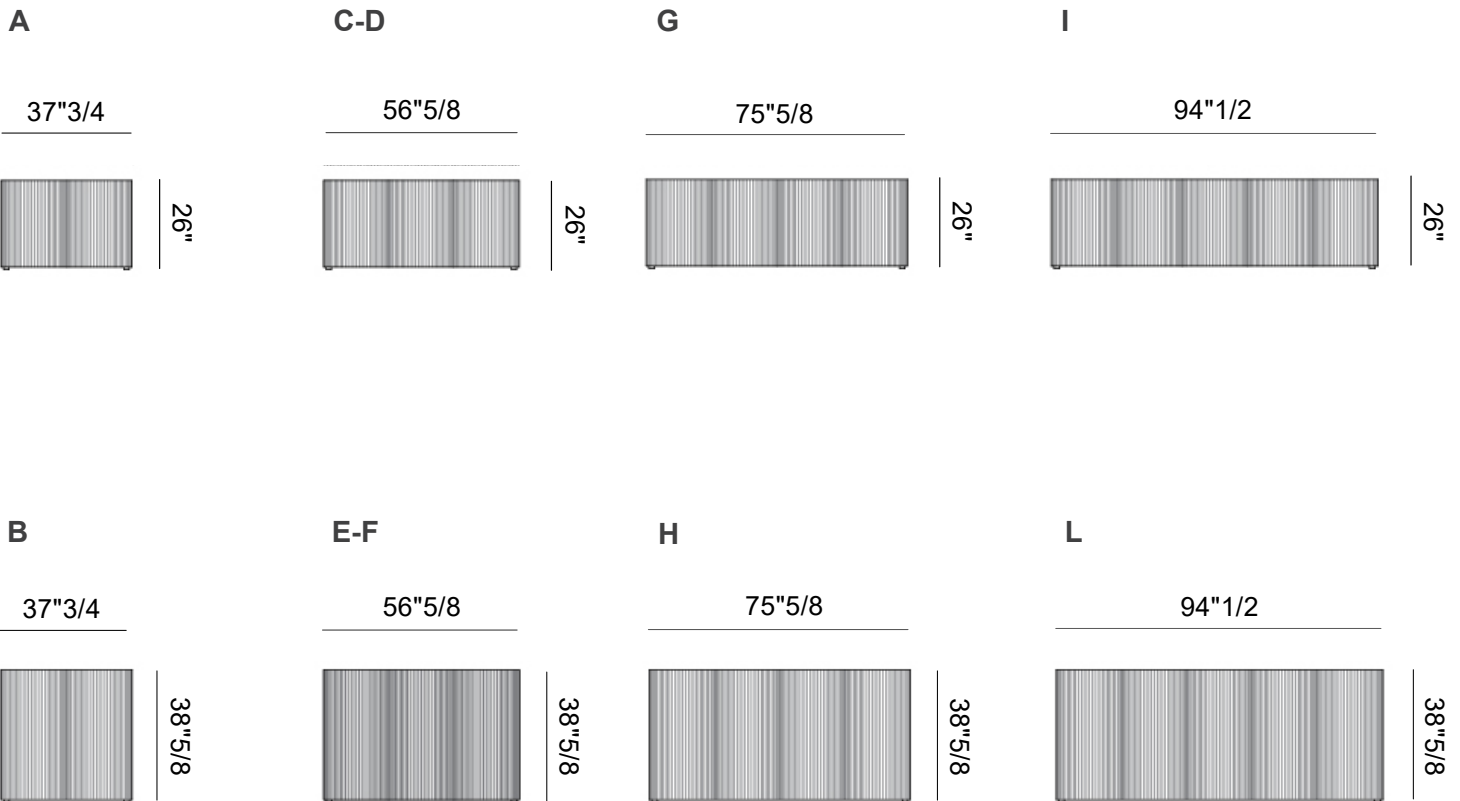

Leon

Design: Sth

Description

The luxury Leon Full Color sideboard is the monochrome lacquered variant of Leon Decor. Leon plays with an awe-provoking optical effect that underlies its salient feature, that is, a standpoint-dependent visualization. From the front, the doors appear marked by vertical multi-colored stripes yet, when observed from the side, with the naturalness of the light-shadow effect, dark or light uniformity prevails. Made in Italy.

Finishes & Materials

Structure & doors: Lacquered.

Internal shelves: Glass, wood or lacquered..

Dimensions

- Size A:** 37"3/4W x 19"1/4D x 26"H
- Size B:** 37"3/4W x 19"1/4D x 38"5/8H
- Size C-D:** 56"5/8W x 19"1/4D x 26"H
- Size E-F:** 56"5/8W x 19"1/4D x 38"5/8H
- Size G:** 75"5/8W x 19"1/4D x 26"H
- Size H:** 75"5/8W x 19"1/4D x 38"5/8H
- Size I:** 94"1/2W x 19"1/4D x 26"H
- Size L:** 94"1/2W x 19"1/4D x 38"5/8H

Feet

Dimensions

- Size A:** 37"3/4W x 19"1/4D x 30"H
- Size B:** 37"3/4W x 19"1/4D x 42"1/2H
- Size C-D:** 56"5/8W x 19"1/4D x 30"H
- Size E-F:** 56"5/8W x 19"1/4D x 42"1/2H
- Size G:** 75"5/8W x 19"1/4D x 30"H
- Size H:** 75"5/8W x 19"1/4D x 42"1/2H
- Size I:** 94"1/2W x 19"1/4D x 30"H
- Size L:** 94"1/2W x 19"1/4D x 42"1/2H

Jazz Base

Dimensions

- Size A:** 37"3/4W x 19"1/4D x 31"1/2H
- Size B:** 37"3/4W x 19"1/4D x 44"H
- Size C-D:** 56"5/8W x 19"1/4D x 31"1/2H
- Size E-F:** 56"5/8W x 19"1/4D x 44"H
- Size G:** 75"5/8W x 19"1/4D x 31"1/2H
- Size H:** 75"5/8W x 19"1/4D x 44"H
- Size I:** 94"1/2W x 19"1/4D x 31"1/2H
- Size L:** 94"1/2W x 19"1/4D x 44"H