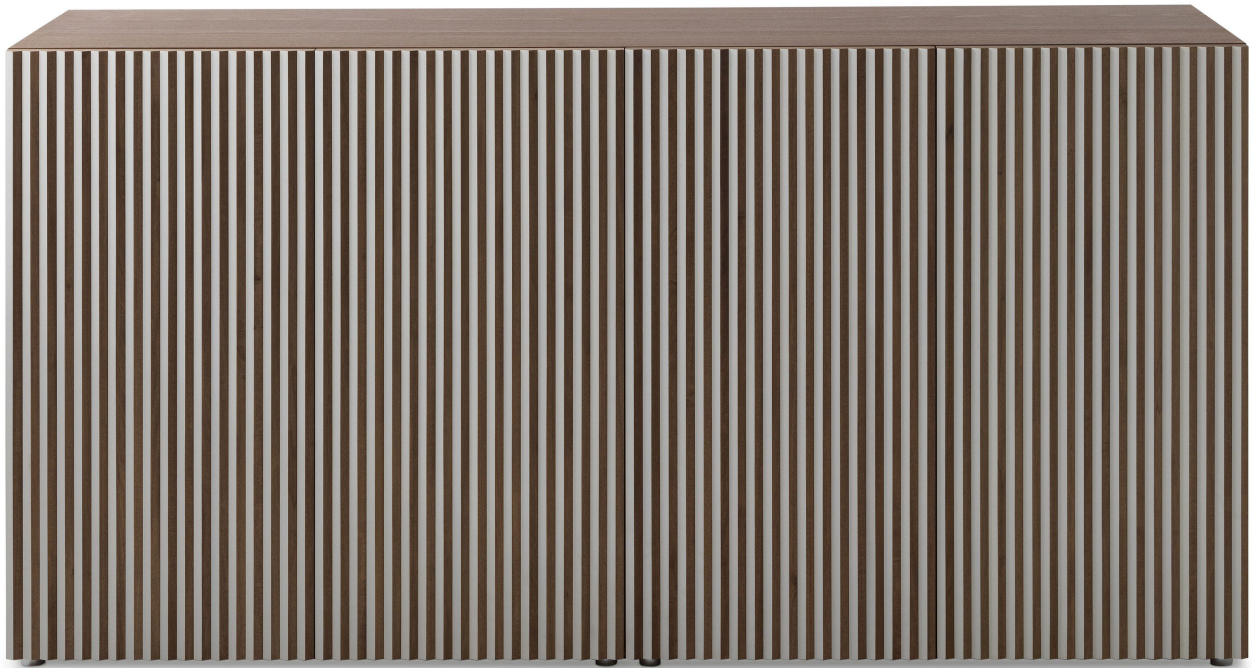

Leon

Design: Sth

Description

The elegant Leon sideboard comes in premium wood and plays with an awe-provoking optical effect that underlies its salient feature, that is, a standpoint-dependent visualization. From the front, the doors appear marked by vertical multi-colored stripes yet, when observed from the side, dark or light uniformity prevails. Made in Italy.

Finishes & Materials

Structure & doors: Wood.

Internal shelves: Glass, wood or lacquered..

Dimensions

- Size A:** 37"3/4W x 19"1/4D x 26"H
- Size B:** 37"3/4W x 19"1/4D x 38"5/8H
- Size C-D:** 56"5/8W x 19"1/4D x 26"H
- Size E-F:** 56"5/8W x 19"1/4D x 38"5/8H
- Size G:** 75"5/8W x 19"1/4D x 26"H
- Size H:** 75"5/8W x 19"1/4D x 38"5/8H
- Size I:** 94"1/2W x 19"1/4D x 26"H
- Size L:** 94"1/2W x 19"1/4D x 38"5/8H

Feet

Dimensions

- Size A:** 37"3/4W x 19"1/4D x 30"H
- Size B:** 37"3/4W x 19"1/4D x 42"1/2H
- Size C-D:** 56"5/8W x 19"1/4D x 30"H
- Size E-F:** 56"5/8W x 19"1/4D x 42"1/2H
- Size G:** 75"5/8W x 19"1/4D x 30"H
- Size H:** 75"5/8W x 19"1/4D x 42"1/2H
- Size I:** 94"1/2W x 19"1/4D x 30"H
- Size L:** 94"1/2W x 19"1/4D x 42"1/2H