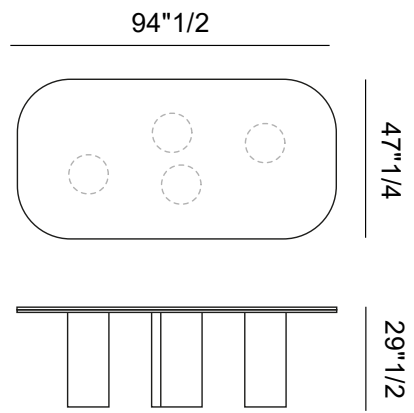

Finishes & Materials

Top: Marble.

Base: Wood.

Dimensions

Size A: 47"1/4W x 47"1/4D x 29"1/2H

Size B: 78"3/4W x 47"1/4D x 29"1/2H

Size C: 94"1/2W x 47"1/4D x 29"1/2H

Size D: 114"1/8W x 47"1/4D x 29"1/2H

Size E: Ø63" x 29"1/2H

A

B

C

D

E