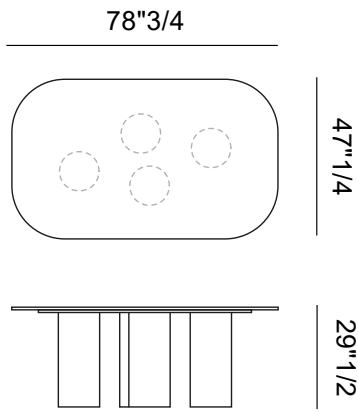

Finishes & Materials

Top: Marble.

Base: Wood.

Dimensions

Size A: 47"1/4W x 47"1/4D x 29"1/2H

Size B: 78"3/4W x 47"1/4D x 29"1/2H

Size C: 94"1/2W x 47"1/4D x 29"1/2H

Size D: 114"1/8W x 47"1/4D x 29"1/2H

Size E: Ø63" x 29"1/2H

A

B

C

D

E