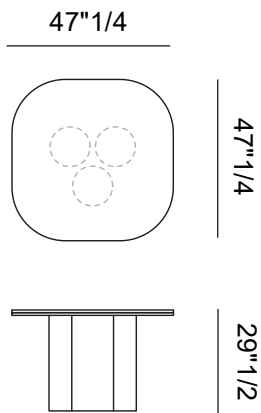

Finishes & Materials

Top: Marble.

Base: Wood.

Dimensions

Size A: 47"1/4W x 47"1/4D x 29"1/2H

Size B: 78"3/4W x 47"1/4D x 29"1/2H

Size C: 94"1/2W x 47"1/4D x 29"1/2H

Size D: 114"1/8W x 47"1/4D x 29"1/2H

Size E: Ø63" x 29"1/2H

A

B

C

D

E