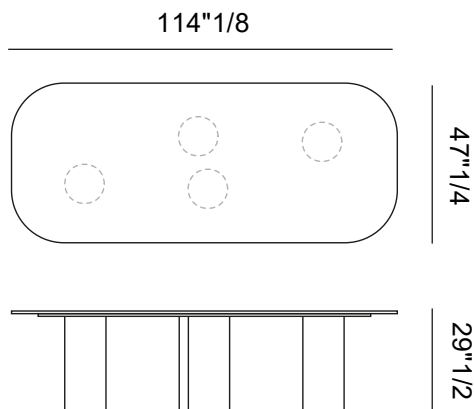

Finishes & Materials

Top: Marble.

Base: Wood.

Dimensions

Size A: 47"1/4W x 47"1/4D x 29"1/2H

Size B: 78"3/4W x 47"1/4D x 29"1/2H

Size C: 94"1/2W x 47"1/4D x 29"1/2H

Size D: 114"1/8W x 47"1/4D x 29"1/2H

Size E: Ø63" x 29"1/2H

A

B

C

D

E