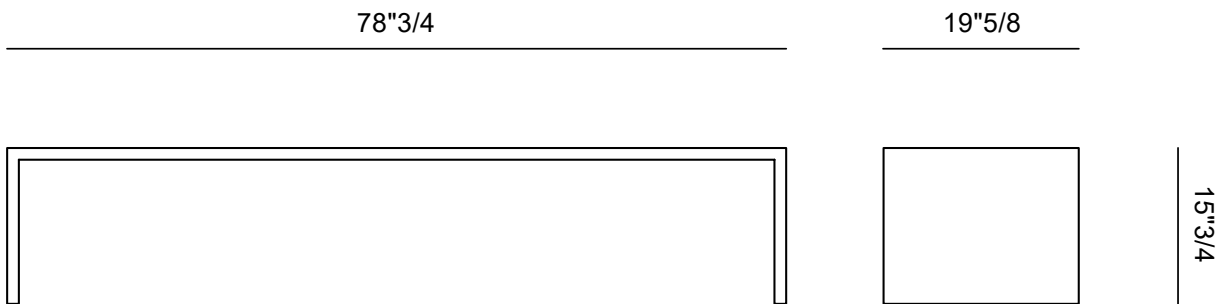

Ripples

Design: Sth

Description

The luxury Ripples bench, winner of the Golden Compass in 2004, changes its attire to become an outdoor bench by using okoume wood, also known as Gaboon, native of tropical West Africa and hence perfectly suited to withstand humidity or light rain. A recognised icon, its craftsmanship transmits the ever-delicate poetry of Toyo Ito. Made in Italy.

Finishes & Materials

Structure: Wood.

Dimensions

78"3/4W x 19"5/8D x 15"3/4H

Protected outdoor

Protected product suitable for protected outdoor areas (e.g. covered verandas). Not suitable for environments with rain, fog, dew or persistent humidity. Shelter in a closed area is necessary overnight. Products made from natural materials are however subject to deterioration.