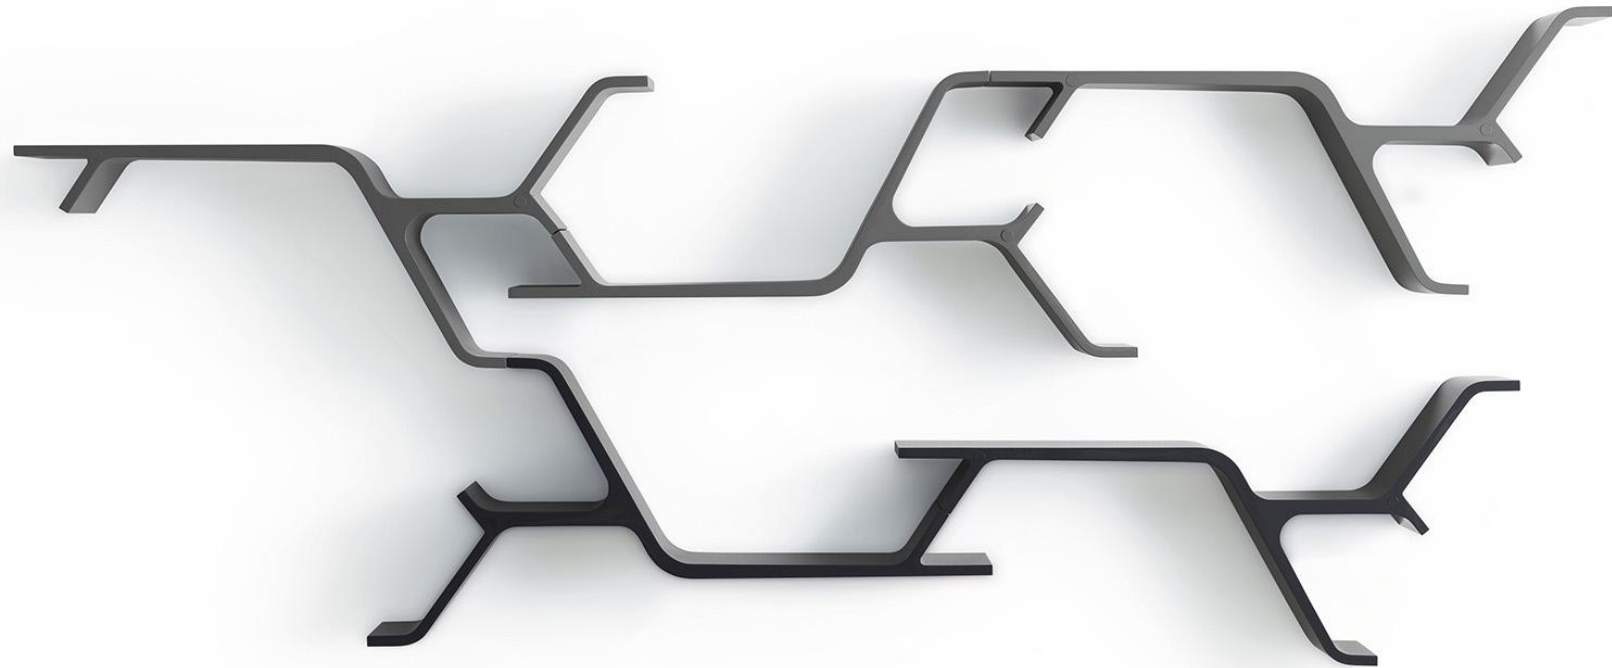

# Sinapsi

*Design: Sebastian Errazuriz*

## *Description*

The elegant Sinapsi is a modular shelf inspired by the electrical impulses of brain cells. The result is a single lacquered-polyurethane element designed to organically decorate your wall without any constraints. Simply repeat the various Synapsi combinations, side by side, rotating, or mirroring them to create many different compositions and decorate walls using your own imagination. Made in Italy.

## *Finishes & Materials*

**Structure:** Matt lacquered.

## *Dimensions*

51"1/8W x 8"1/4D x 23"5/8H