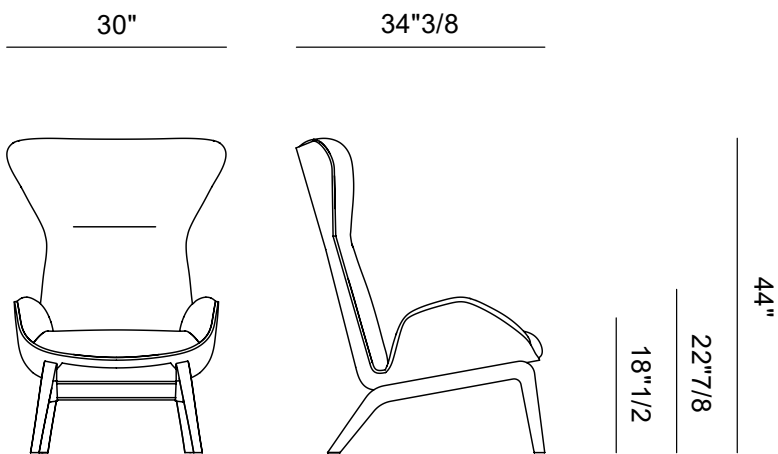

Dimensions

Wooden Legs: 30"W x 34"3/8D x 44"H (AH: 22"7/8 / SH: 18"1/2H)
Swivel Base: 30"W x 34"3/8D x 47"1/4H (AH: 21"5/8 / SH: 17"3/4H)

Wooden Legs