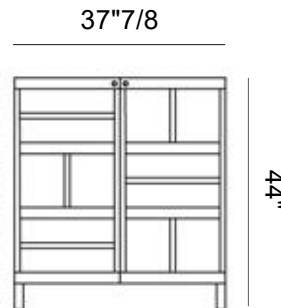

Finishes & Materials

Structure: Wood.

Internal shelves: Glass.

Dimensions

Size A Jazz Base: 37"7/8W x 19"1/4D x 42"1/2H

Size A Minimal Design Base: 37"7/8W x 19"1/4D x 44"H

Size B Jazz Base: 37"7/8W x 19"1/4D x 55"1/8H

Size B Minimal Design Base: 37"7/8W x 19"1/4D x 56"5/8H

Included:

2 PIN EUROPLUG TO 2
PIN USA PLUG

A - Jazz Base

A - Minimal Design Base

B - Jazz Base

B - Minimal Design Base