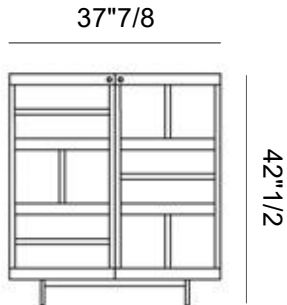

Finishes & Materials

Structure: Wood.

Internal shelves: Glass.

Dimensions

Size A Jazz Base: 37"7/8W x 19"1/4D x 42"1/2H

Size A Minimal Design Base: 37"7/8W x 19"1/4D x 44"H

Size B Jazz Base: 37"7/8W x 19"1/4D x 55"1/8H

Size B Minimal Design Base: 37"7/8W x 19"1/4D x 56"5/8H

Included:

2 PIN EUROPLUG TO 2
PIN USA PLUG

A - Jazz Base

A - Minimal Design Base

B - Jazz Base

B - Minimal Design Base