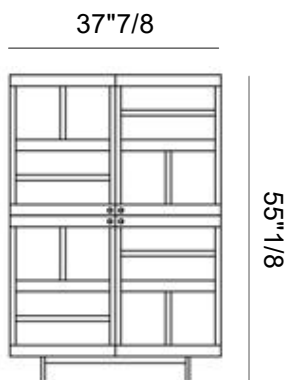

Finishes & Materials

Structure: Wood.

Internal shelves: Glass.

Dimensions

Size A Jazz Base: 37"7/8W x 19"1/4D x 42"1/2H

Size A Minimal Design Base: 37"7/8W x 19"1/4D x 44"H

Size B Jazz Base: 37"7/8W x 19"1/4D x 55"1/8H

Size B Minimal Design Base: 37"7/8W x 19"1/4D x 56"5/8H

Included:

2 PIN EUROPLUG TO 2
PIN USA PLUG

A - Jazz Base

A - Minimal Design Base

B - Jazz Base

B - Minimal Design Base