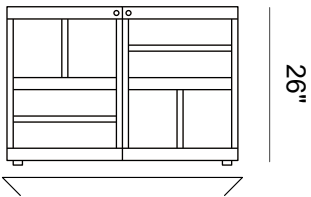

Torii

Design: Renato Zamberlan

Description

The elegant Torii Sideboard gracefully performs the dual role of showcasing and safeguarding the most precious items. With its internal glass shelves and LED lights, every detail is meticulously crafted to accentuate the contents of this exquisite cabinet. In adhering to this stylistic choice, Torii transcends its mere function as furniture, becoming an invitation to celebrate beauty and order in daily life while simultaneously adding a touch of refinement to the living space décor. 2 Pin europlug to 2 pin USA for shelves LED light included. Made in Italy.

Finishes & Materials

Structure: Wood.

Internal shelves: Glass.

Dimensions

Size A: 37"3/4W x 19"1/4D x 26"H

Size B: 75"5/8W x 19"1/4D x 26"H

Size C: 75"5/8W x 19"1/4D x 38"5/8H

Included:

2 PIN EUROPLUG TO 2
PIN USA PLUG

A

37"3/4

B

75"5/8

C

75"5/8