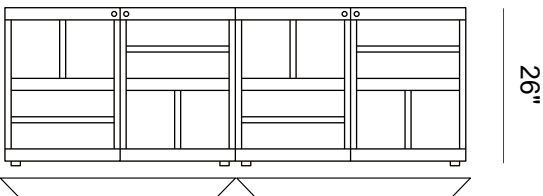

Finishes & Materials

Structure: Wood.

Internal shelves: Glass.

Dimensions

Size A: 37"3/4W x 19"1/4D x 26"H

Size B: 75"5/8W x 19"1/4D x 26"H

Size C: 75"5/8W x 19"1/4D x 38"5/8H

Included:

2 PIN EUROPLUG TO 2
PIN USA PLUG

A

37"3/4

B

75"5/8

C

75"5/8