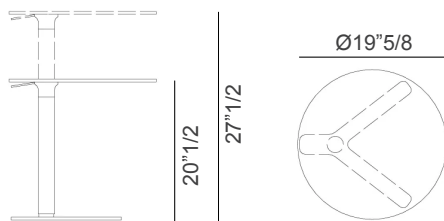

Yo

Design: Romano Marcato

Description

Height adjustable side table with block-lift for the top. Metal base, column and fixing plate powder coated. Top in several shapes in plywood of birch wood veneered with visible edge or in HPL Fenix® 3/8". Felt glides under the base.

Yo

Dimensions

Size A Round top:

Ø19"5/8 x 20"1/2 to 27"1/2H

Size B Square top:

19"5/8W x 19"5/8D x 20"1/2 to 27"1/2H

Size C Rectangular top:

21"5/8W x 16"1/2D x 20"1/2 to 27"1/2H

Size D Rectangular top with rounded ends:

21"5/8W x 16"1/2D x 20"1/2 to 27"1/2H

Size A - Round top

Size B - Square top

Size C - Rectangular top

Size D - Rectangular top with rounded ends