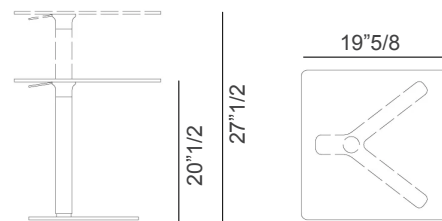

Yo

Design: Romano Marcato

Description

Height adjustable side table with block-lift for the top. Metal base, column and fixing plate powder coated. Top in several shapes in plywood of birch wood veneered with visible edge or in HPL Fenix® 3/8". Felt glides under the base.

Yo

Dimensions

Size A Round top:

Ø19"5/8 x 20"1/2 to 27"1/2H

Size B Square top:

19"5/8W x 19"5/8D x 20"1/2 to 27"1/2H

Size C Rectangular top:

21"5/8W x 16"1/2D x 20"1/2 to 27"1/2H

Size D Rectangular top with rounded ends:

21"5/8W x 16"1/2D x 20"1/2 to 27"1/2H

Size A - Round top

Size B - Square top

Size C - Rectangular top

Size D - Rectangular top with rounded ends