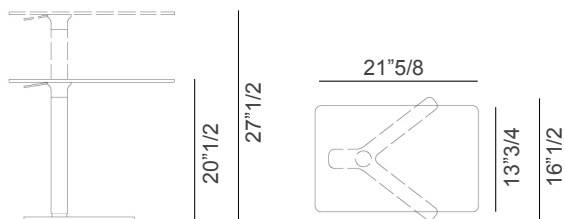

Yo

Dimensions

Size A Round top:

Ø19"5/8 x 20"1/2 to 27"1/2H

Size B Square top:

19"5/8W x 19"5/8D x 20"1/2 to 27"1/2H

Size C Rectangular top:

21"5/8W x 16"1/2D x 20"1/2 to 27"1/2H

Size D Rectangular top with rounded ends:

21"5/8W x 16"1/2D x 20"1/2 to 27"1/2H

Size A - Round top

Size B - Square top

Size C - Rectangular top

Size D - Rectangular top with rounded ends