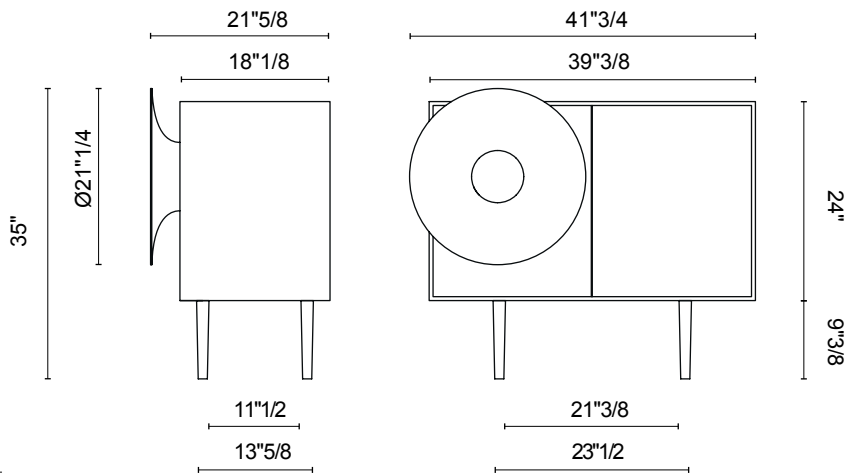

### *Dimensions*

**Size A:** Ø61" x 29"1/2H

**Size B:** Ø70"7/8 x 29"1/2H

## Dimensions

width: 41"3/4 - 39"3/8  
 depth: 21"5/8  
 height: 35"

small (41"3/4):  
1 push-pull door

small (41"3/4):  
1 shelf

big (156,5):  
2 push-pull doors

grande (156,5):  
1 shelf

width: 61"5/8 - 59"1/4  
 depth: 21"5/8  
 height: 35"