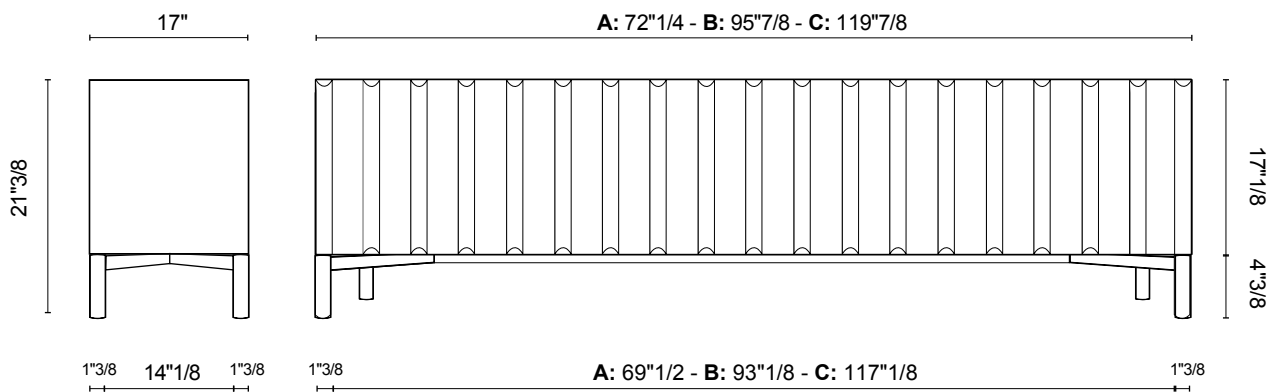

Container

Design: Studio E-GGS

Description

The industrial inspiration of the Container sideboard can be accentuated with lacquered colours or tempered by a wood finish, customisable from top to base. The sideboard's slatted front echoes the concertina effect of its bi-fold doors. Made in Italy.

Dimensions

Size A: 72"1/4W x 17"D x 21"3/8H

Size B: 95"7/8W x 17"D x 21"3/8H

Size C: 119"7/8W x 17"D x 21"3/8H

Finishes and materials

Structure: Lacquered wood or Veneered wood.

Top: Wood, lacquered or veneered, Porcelain Stoneware or Marble.

Feet: Lacquered or Zinc-coated Metal

Dimensions

width: 72"1/4 - 95"7/8 - 119"7/8
 depth: 17"
 height: 21"3/8

small (72"1/4):
1 shutter door/1 sliding door

medium (95"7/8):
2 sliding doors

big (119"7/8):
2 sliding doors, 1 shutter door