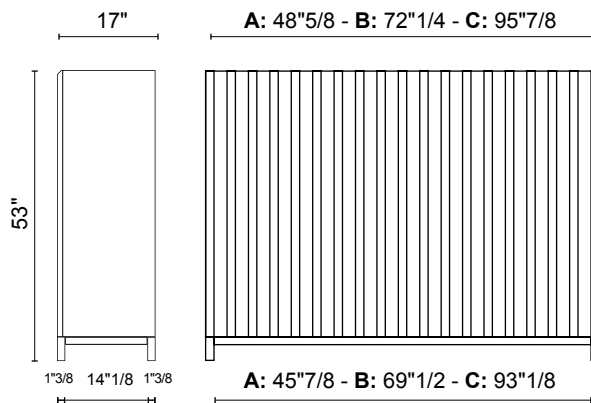

## *Dimensions*

**Size A:** 48"5/8W x 17"D x 53"H

**Size B:** 72"1/4W x 17"D x 53"H

**Size C:** 95"7/8W x 17"D x 53"H

## Dimensions

width: 48"5/8  
depth: 17"  
height: 53"

width: 72"1/4  
depth: 17"  
height: 53"

width: 95"7/8  
depth: 17"  
height: 53"

small (48"5/8):  
2 shutter doors

medium (72"1/4):  
1 shutter door/1 sliding door

big (95"7/8):  
2 sliding doors

small (48"5/8):  
2 shelves

medium (72"1/4):  
2 shelves

big (95"7/8):  
2 shelves