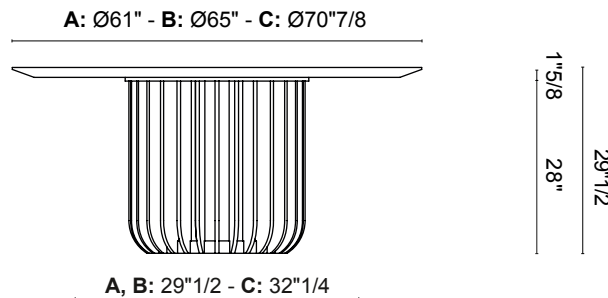

## *Dimensions*

**Round A:** Ø61" x 29"1/2H  
**Round B:** Ø65" x 29"1/2H  
**Round C:** Ø70"7/8 x 29"1/2H  
**Oval A:** 86"5/8W x 53"1/8D x 29"1/2H  
**Oval B:** 102"3/8W x 53"1/8D x 29"1/2H  
**Oval C:** 118"1/8W x 53"1/8D x 29"1/2H

## Dimensions

width: 86"5/8  
depth: 53"1/8  
height: 29"1/2

width: 102"3/8  
depth: 53"1/8  
height: 29"1/2

width: 118"1/8  
depth: 53"1/8  
height: 29"1/2

thickness for wooden tops; ceramic tops 1"7/8

width: 61"  
depth: 61"  
height: 29"1/2

width: 65"  
depth: 65"  
height: 29"1/2

width: 70"7/8  
depth: 70"7/8  
height: 29"1/2

thickness for wooden tops; ceramic tops 1"7/8