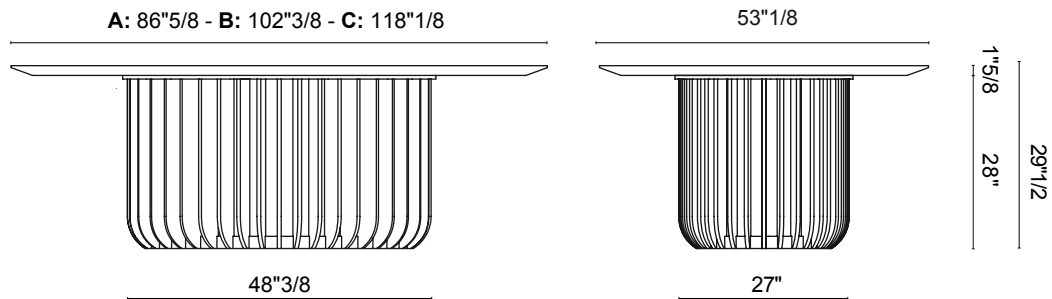

## *Dimensions*

**Round A:** Ø61" x 29"1/2H  
**Round B:** Ø65" x 29"1/2H  
**Round C:** Ø70"7/8 x 29"1/2H  
**Oval A:** 86"5/8W x 53"1/8D x 29"1/2H  
**Oval B:** 102"3/8W x 53"1/8D x 29"1/2H  
**Oval C:** 118"1/8W x 53"1/8D x 29"1/2H

## *Finishes and materials*

**Top:** Veneered wood or Porcelain Stoneware.  
**Base:** Veneered wood.

## Dimensions

width: 86"5/8  
depth: 53"1/8  
height: 29"1/2

width: 102"3/8  
depth: 53"1/8  
height: 29"1/2

width: 118"1/8  
depth: 53"1/8  
height: 29"1/2

thickness for wooden tops; ceramic tops 1"7/8

width: 61"  
depth: 61"  
height: 29"1/2

width: 65"  
depth: 65"  
height: 29"1/2

width: 70"7/8  
depth: 70"7/8  
height: 29"1/2

thickness for wooden tops; ceramic tops 1"7/8