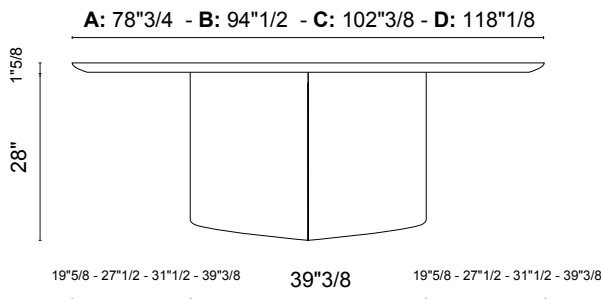

Dimensions

Round A: Ø61" x 29"1/2H

Round B: Ø70"7/8 x 29"1/2H

Oval A: 78"3/4W x 51"1/8D x 29"1/2H (**Marble Top:** 47"1/4D)

Oval B / Shaped A: 94"1/2W x 51"1/8D x 29"1/2H (**Marble Top:** 47"1/4D)

Oval C / Shaped B: 102"3/8W x 51"1/8D x 29"1/2H

Oval D / Shaped C: 118"1/8W x 55"1/8D x 29"1/2H (**Marble Top:** 47"1/4D)

Finishes and materials

Top: Veneered wood, Porcelain Stoneware or Marble.

Base: Veneered wood.

Dimensions

width: 78"3/4
depth: 51"1/8
height: 29"1/2

width: 94"1/2
depth: 51"1/8
height: 29"1/2

width: 102"3/8
depth: 51"1/8
height: 29"1/2

width: 118"1/8
depth: 55"1/8
height: 29"1/2

width: 61"
depth: 61"
height: 29"1/2

width: 70"7/8
depth: 70"7/8
height: 29"1/2

Dimensions

width: 94"1/2
depth: 51"1/8
height: 29"1/2

width: 102"3/8
depth: 51"1/8
height: 29"1/2

width: 118"1/8
depth: 55"1/8
height: 29"1/2