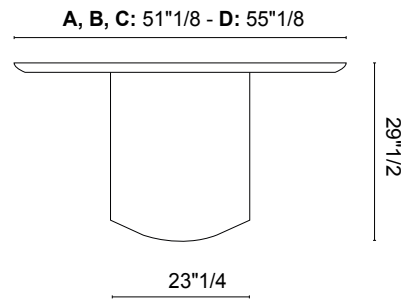

Dimensions

Round A: Ø61" x 29"1/2H

Round B: Ø70"7/8 x 29"1/2H

Oval A: 78"3/4W x 51"1/8D x 29"1/2H (**Marble Top:** 47"1/4D)

Oval B / Shaped A: 94"1/2W x 51"1/8D x 29"1/2H (**Marble Top:** 47"1/4D)

Oval C / Shaped B: 102"3/8W x 51"1/8D x 29"1/2H

Oval D / Shaped C: 118"1/8W x 55"1/8D x 29"1/2H (**Marble Top:** 47"1/4D)

Finishes and materials

Top: Veneered wood, Porcelain Stoneware or Marble.

Base: Veneered wood.

Dimensions

width: 78"3/4
depth: 51"1/8
height: 29"1/2

width: 94"1/2
depth: 51"1/8
height: 29"1/2

width: 102"3/8
depth: 51"1/8
height: 29"1/2

width: 118"1/8
depth: 55"1/8
height: 29"1/2

width: 61"
depth: 61"
height: 29"1/2

width: 70"7/8
depth: 70"7/8
height: 29"1/2

Dimensions

width: 94"1/2
depth: 51"1/8
height: 29"1/2

width: 102"3/8
depth: 51"1/8
height: 29"1/2

width: 118"1/8
depth: 55"1/8
height: 29"1/2