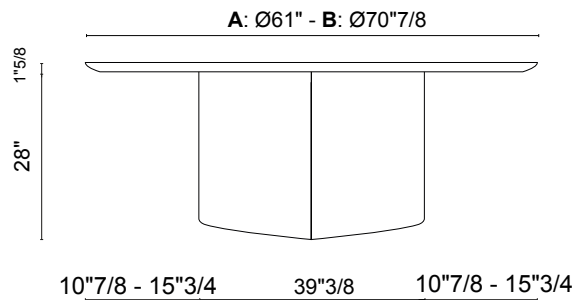

Dimensions

Round A: Ø61" x 29"1/2H

Round B: Ø70"7/8 x 29"1/2H

Oval A: 78"3/4W x 51"1/8D x 29"1/2H (**Marble Top:** 47"1/4D)

Oval B / Shaped A: 94"1/2W x 51"1/8D x 29"1/2H (**Marble Top:** 47"1/4D)

Oval C / Shaped B: 102"3/8W x 51"1/8D x 29"1/2H

Oval D / Shaped C: 118"1/8W x 55"1/8D x 29"1/2H (**Marble Top:** 47"1/4D)

Finishes and materials

Top: Veneered wood, Porcelain Stoneware or Marble.

Base: Veneered wood.

Dimensions

width: 78"3/4
depth: 51"1/8
height: 29"1/2

width: 94"1/2
depth: 51"1/8
height: 29"1/2

width: 102"3/8
depth: 51"1/8
height: 29"1/2

width: 118"1/8
depth: 55"1/8
height: 29"1/2

width: 61"
depth: 61"
height: 29"1/2

width: 70"7/8
depth: 70"7/8
height: 29"1/2

Dimensions

width: 94"1/2
depth: 51"1/8
height: 29"1/2

width: 102"3/8
depth: 51"1/8
height: 29"1/2

width: 118"1/8
depth: 55"1/8
height: 29"1/2