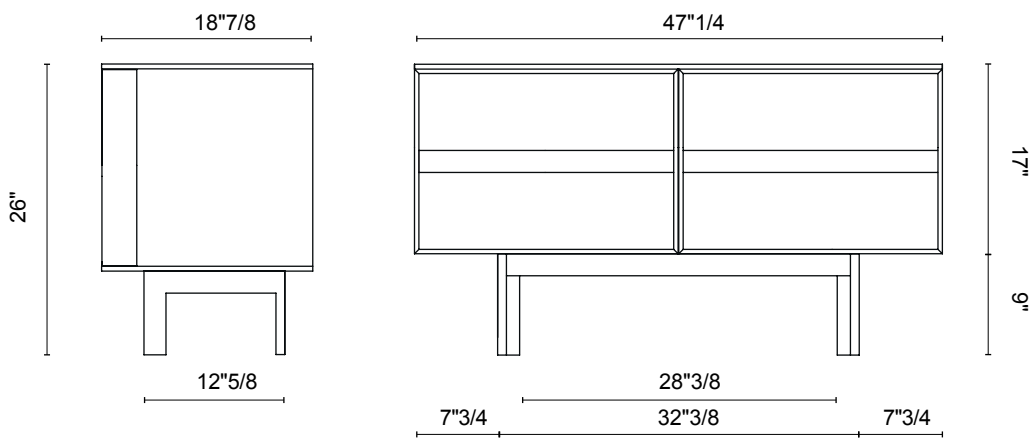

Ramblas

Design: Studio E-GGS

Description

Evocative, with thin wooden lines and a minimalist charm. The sideboard is characterized by doors designed as a library and equipped with an effective book-like opening system. It is available in three different sizes. Made in Italy.

Dimensions

Size A: 47"1/4W x 18"7/8D x 26"H

Size B: 70"7/8W x 18"7/8D x 26"H

Size C: 94"1/2W x 18"7/8D x 26"H

Finishes and materials

Structure: Lacquered wood.

Doors: Wood, lacquered or veneered.

Dimensions

small (47"1/4):
1 sliding door

width: 47"1/4
depth: 18"7/8
height: 26"

small (47"1/4):
1 shelf

medium (70"7/8):
1 shutter door/1 sliding door

width: 70"7/8
depth: 18"7/8
height: 26"

medium (70"7/8):
1 shelf

Dimensions

big (94"1/2):
2 sliding doors

width: 94"1/2
depth: 18"7/8
height: 26"

big (94"1/2):
1 shelf