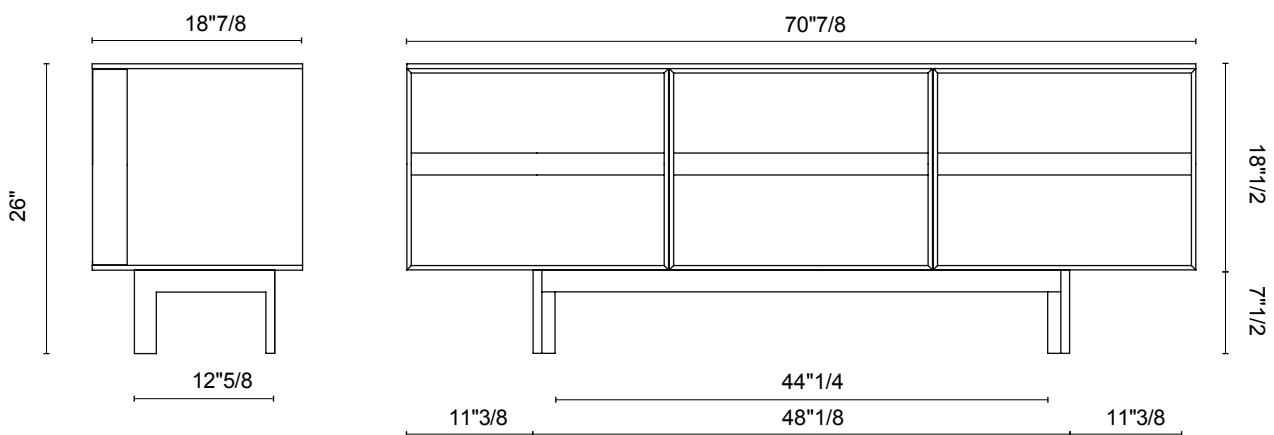

Ramblas

Design: Studio E-GGS

Description

Evocative, with thin wooden lines and a minimalist charm. The sideboard is characterized by doors designed as a library and equipped with an effective book-like opening system. It is available in three different sizes. Made in Italy.

Dimensions

Size A: 47"1/4W x 18"7/8D x 26"H

Size B: 70"7/8W x 18"7/8D x 26"H

Size C: 94"1/2W x 18"7/8D x 26"H

Finishes and materials

Structure: Lacquered wood.

Doors: Wood, lacquered or veneered.

Dimensions

small (47"1/4):
1 sliding door

width: 47"1/4
depth: 18"7/8
height: 26"

small (47"1/4):
1 shelf

medium (70"7/8):
1 shutter door/1 sliding door

width: 70"7/8
depth: 18"7/8
height: 26"

medium (70"7/8):
1 shelf

Dimensions

big (94"1/2):
2 sliding doors

width: 94"1/2
depth: 18"7/8
height: 26"

big (94"1/2):
1 shelf