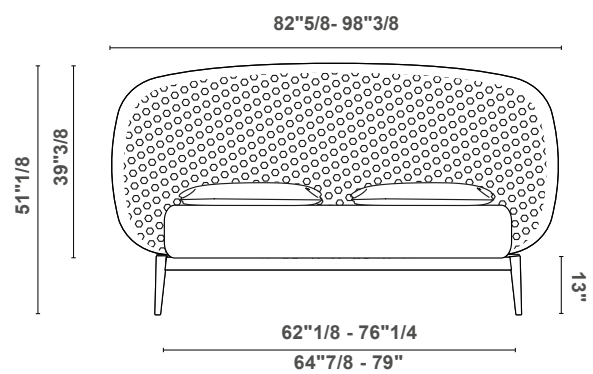

ShikoWien

Design: Studio E-GGS

Description

Inspired by the sumo ritual Shiko, symbolizing strength and protection, this bed combines solidity with softness. Its curved headboard features a Vienna straw finish in natural or black (black available only with a black frame). Made in Italy.

Dimensions

Queen Size: 82"5/8W x 86"5/8D x 51"1/8H
(To fit American **QUEEN** size mattress: 60" x 80")

King Size: 98"3/8W x 86"5/8D x 51"1/8H
(To fit American **KING** size mattress: 76" x 80")

Finishes and materials

Structure: Solid Wood.

Headboard: Vienna Straw