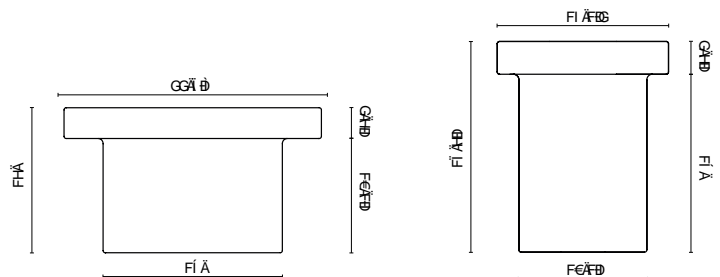

Superpop

Design: Paolo Cappello

Description

Coffee and side-table totally realised in recycled and recyclable polyethylene, available in 4 colors: Super red, Super blue, Super white and Super black. The high version can be used as stool too. Made in Italy.

Dimensions

Coffee Table: 21"5/8W x 22"7/8D x 13"H

Side Table: 13"3/4W x 14"1/2D x 17"3/4H

Finishes and materials

Structure & Top: Recycled Polyethylene.