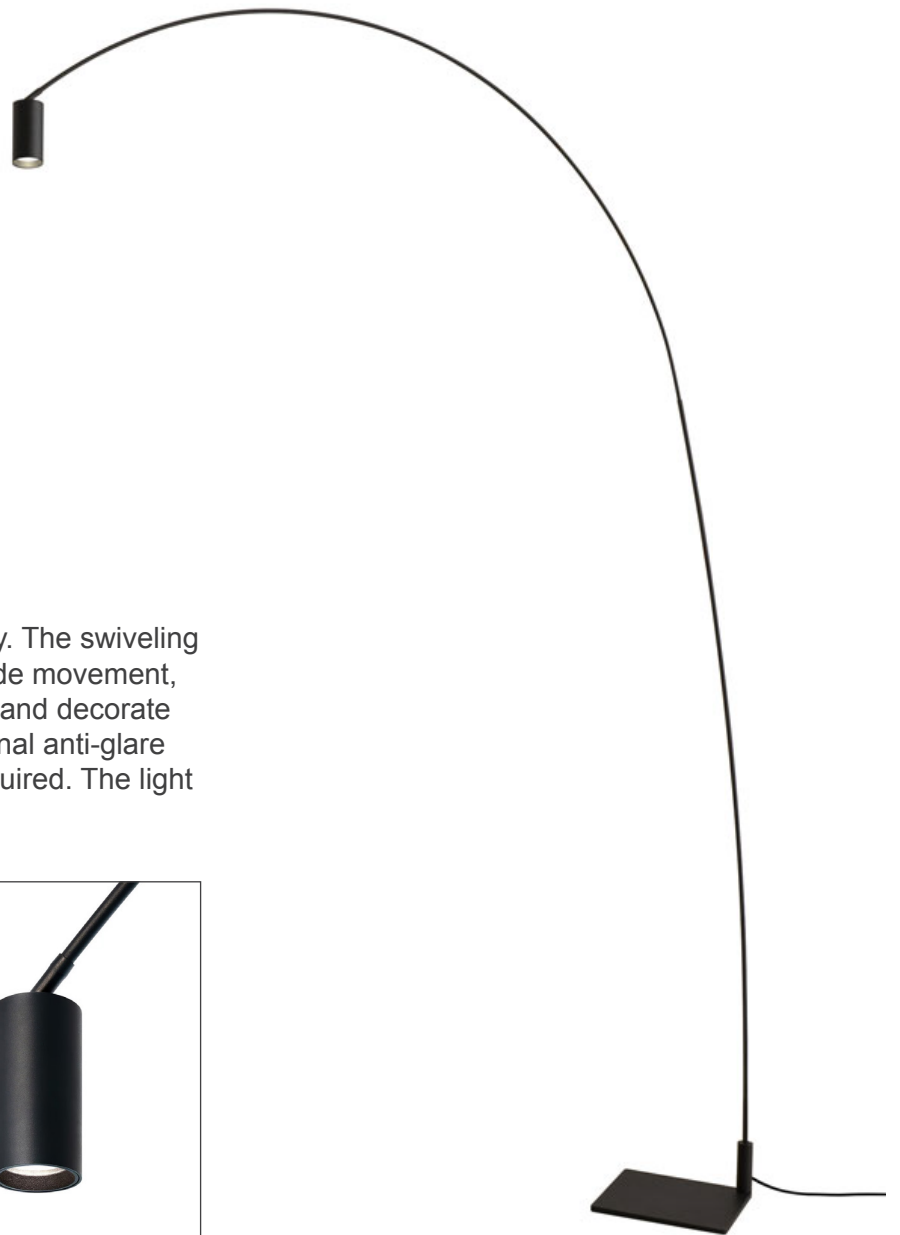

## FOX

*Design: Bernhard Osann*

### *Description*

Essential aesthetics and pure functionality. The swiveling arc in matte black painted steel allows wide movement, and gives the opportunity to both interact and decorate the space. The cylindrical spot, with optional anti-glare filter, allows the light to be directed as required. The light beam is warm and diffuse. Made in Italy.

### Dimensions

70"7/8W x 11"D x 88"5/8 ±1"1/8H

<b>Source</b>	LED board
<b>Total power</b>	15W
<b>Emission</b>	Direct emission
<b>Switching</b>	Dimmable on cable
<b>Tension</b>	120V
<b>Color temperature</b>	2700K
<b>Luminous flux</b>	839lm
<b>Typ CRI</b>	90
<b>IP class</b>	20
<b>Materials</b>	Aluminum + steel
<b>Notes</b>	Cable length 137"3/4, honeycomb accessory included, 90° orientable spot, 40° orientable body, 60° optic.