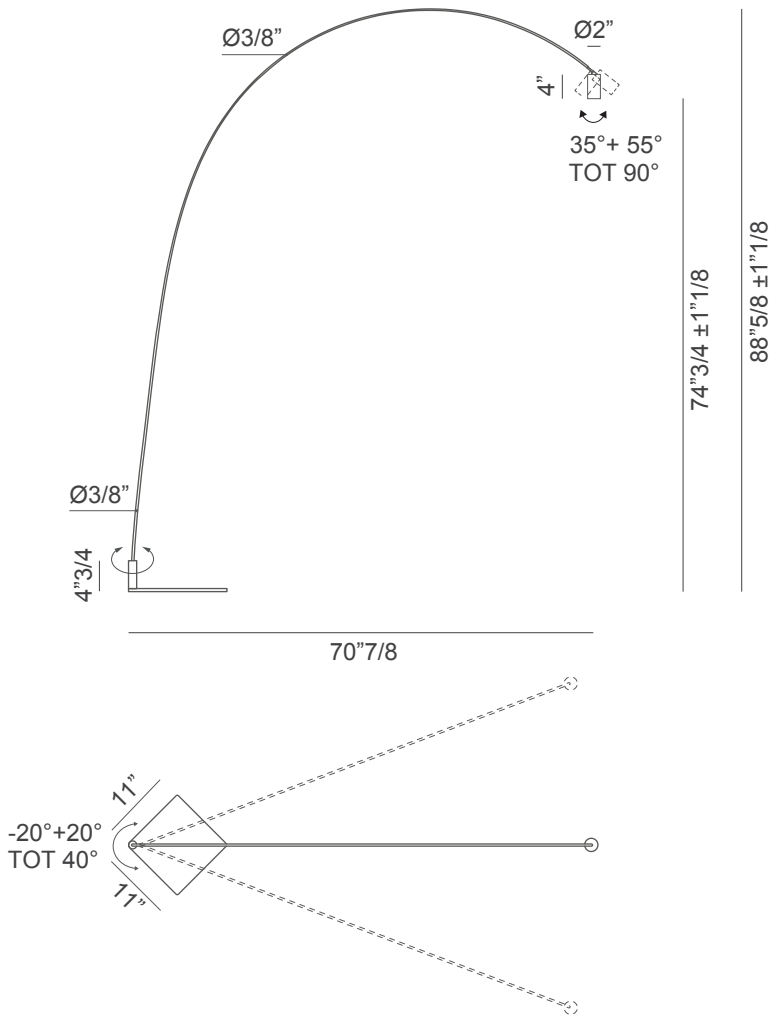

### *Description*

Essential aesthetics and pure functionality. The swiveling arc in matte black painted steel allows wide movement, and gives the opportunity to both interact and decorate the space. The cylindrical spot, with optional anti-glare filter, allows the light to be directed as required. The light beam is warm and diffuse. Made in Italy.

### Dimensions

70"7/8W x 11"D x 88"5/8 ±1"1/8H

<b>Source</b>	LED board
<b>Total power</b>	15W
<b>Emission</b>	Direct emission
<b>Switching</b>	Dimmable on cable
<b>Tension</b>	120V
<b>Color temperature</b>	2700K
<b>Luminous flux</b>	839lm
<b>Typ CRI</b>	90
<b>IP class</b>	20
<b>Materials</b>	Aluminum + steel
<b>Notes</b>	Cable length 137"3/4, honeycomb accessory included, 90° orientable spot, 40° orientable body, 60° optic.