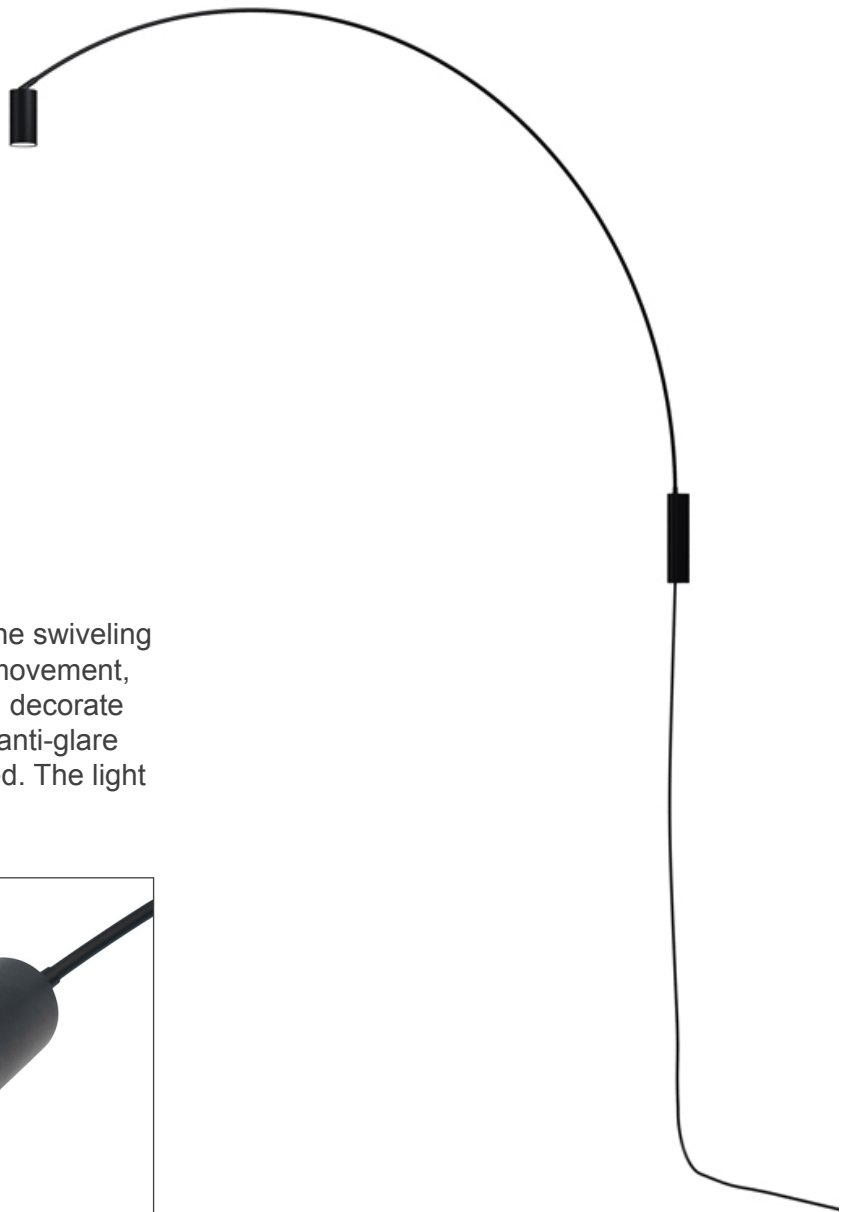

## FOX

*Design: Bernhard Osann*

### *Description*

Essential aesthetics and pure functionality. The swiveling arc in matte black painted steel allows wide movement, and gives the opportunity to both interact and decorate the space. The cylindrical spot, with optional anti-glare filter, allows the light to be directed as required. The light beam is warm and diffuse. Made in Italy.

### Dimensions

59"W x 1"1/8"D x 39"3/8 ± 1"1/8H

<b>Source</b>	LED board
<b>Total power</b>	15W
<b>Emission</b>	Direct emission
<b>Switching</b>	Dimmable on board
<b>Tension</b>	120V
<b>Color temperature</b>	2700K
<b>Luminous flux</b>	839lm
<b>Typ CRI</b>	90
<b>IP class</b>	20
<b>Materials</b>	Aluminum + steel
<b>Notes</b>	Cable length 137"3/4, honeycomb accessory included, 90° orientable spot, 180° orientable body, 60° optic.