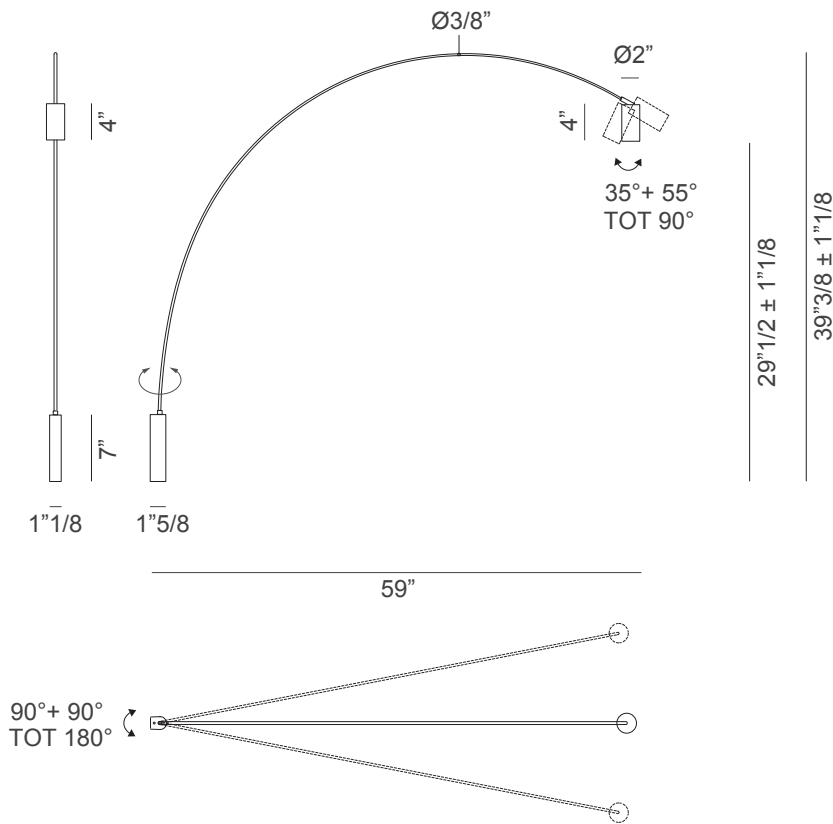

### *Description*

Essential aesthetics and pure functionality. The swiveling arc in matte black painted steel allows wide movement, and gives the opportunity to both interact and decorate the space. The cylindrical spot, with optional anti-glare filter, allows the light to be directed as required. The light beam is warm and diffuse. Made in Italy.

### Dimensions

59"W x 1"1/8"D x 39"3/8 ± 1"1/8H

<b>Source</b>	LED board
<b>Total power</b>	15W
<b>Emission</b>	Direct emission
<b>Switching</b>	Dimmable on board
<b>Tension</b>	120V
<b>Color temperature</b>	2700K
<b>Luminous flux</b>	839lm
<b>Typ CRI</b>	90
<b>IP class</b>	20
<b>Materials</b>	Aluminum + steel
<b>Notes</b>	Cable length 137"3/4, honeycomb accessory included, 90° orientable spot, 180° orientable body, 60° optic.