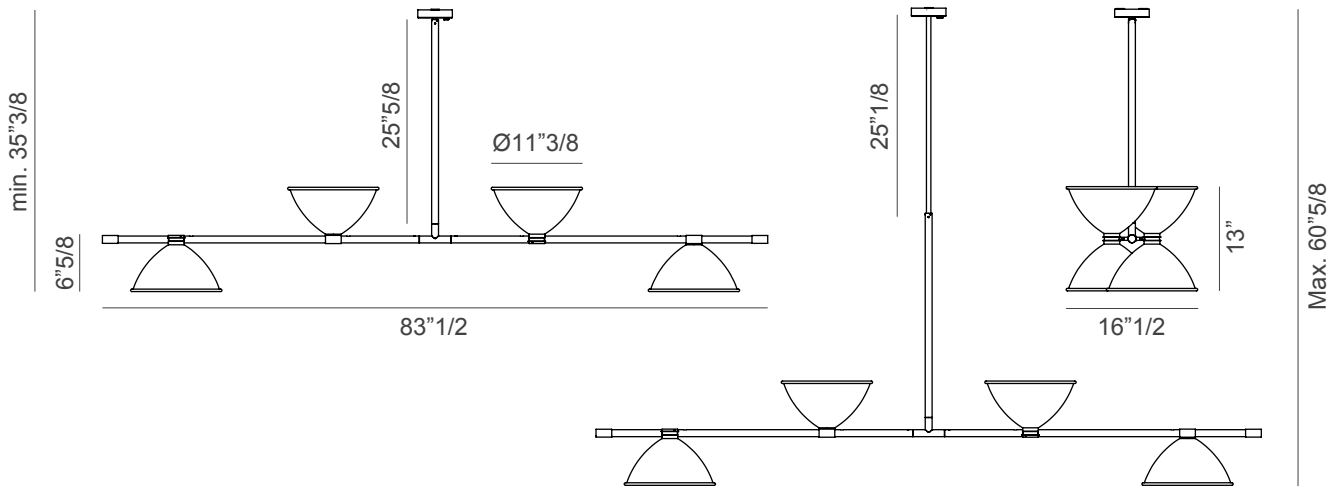

### *Description*

For the Casa de Vidro, a symbolic project of Brazilian modernist architecture, Lina Bo Bardi designed in 1950 LBB01, a paradigm in the world of lighting. An essential and geometric design in which lines and volumes touch and intersect, in total continuity with the design style of the house in São Paulo. The telescopic stem and 360° adjustable diffusers in black painted aluminium allow direct and indirect lighting, while the interior finish is matt white. Made in Italy.

## Dimensions

83"1/2W x 16"1/2D x 35"3/8 - 60"5/8H

Source	4x E26
Total power	4x60W
Emission	Diffused
IP class	20
Notes	Orientable diffuser 340°