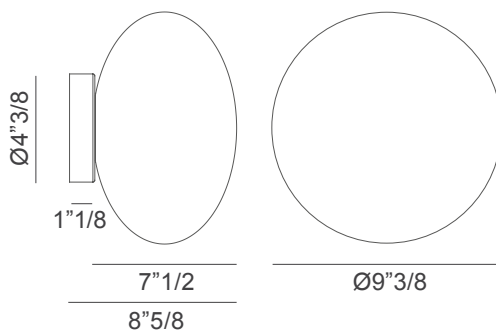

### Description

The elliptical opal blown glass sphere of Maga collection provides soft, diffused, glare-free light and adds a timeless, elegant touch to any interior with its silhouette. The wall or ceiling version fits beautifully into the surroundings as an individual complement or in a composition. Made in Italy.

### Dimensions

Ø9"3/8 x 8"5/8D

<b>Source</b>	E12
<b>Total power</b>	20W
<b>Emission</b>	Diffused
<b>Switching</b>	Dimmable, according to bulb
<b>Tension</b>	120V
<b>IP class</b>	20
<b>Materials</b>	Polymer + glass
<b>Notes</b>	Bulb not included