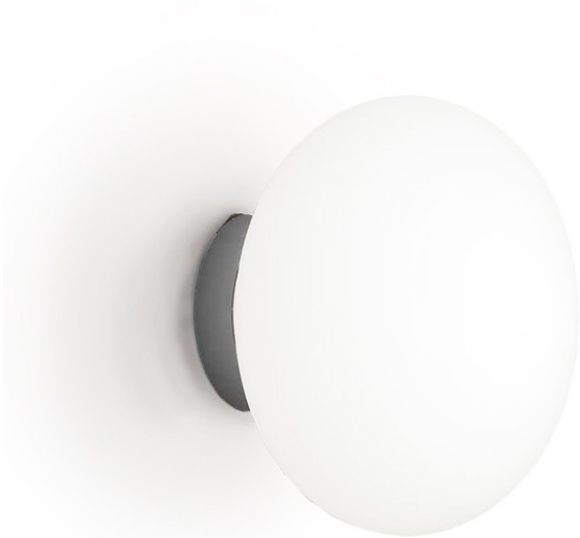

## Maga

Design: Nemo

### Description

The elliptical opal blown glass sphere of Maga collection provides soft, diffused, glare-free light and adds a timeless, elegant touch to any interior with its silhouette. The wall or ceiling version fits beautifully into the surroundings as an individual complement or in a composition. Made in Italy.

### Dimensions

Ø9"3/8 x 8"5/8D

<b>Source</b>	E12
<b>Total power</b>	20W
<b>Emission</b>	Diffused
<b>Switching</b>	Dimmable, according to bulb
<b>Tension</b>	120V
<b>IP class</b>	20
<b>Materials</b>	Polymer + glass
<b>Notes</b>	Bulb not included