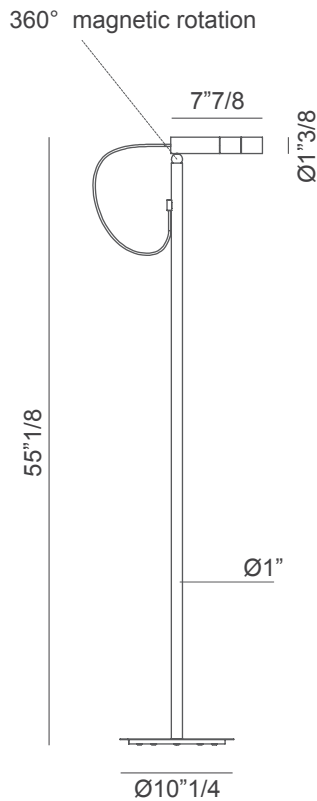

Type

Design: Guillaume Bloget

Description

Type represents a sophisticated and technical object that brings the most advanced research in optics and dimming control into the domestic environment. Designed for spot lighting, a simple hand gesture can orient the light, vary the intensity and adjust the beam angle. A magnetic spherical joint swivels the spot, providing significant adjustments. Made in Italy.

Type

Dimensions

Ø10"1/4 x 55"1/8H

Source	LED board
Total power	8W
Emission	Spot light, orientable 360°
Switching	Dim and zoom on board
Tension	120V
Color temperature	2700K or 3000K
Luminous flux	467lm*
Typ CRI	90
IP class	20
Materials	Aluminum + steel for base
Notes	Cable length 78"3/4. 360° magnetic rotation. 15-60° optic, *nominal flux