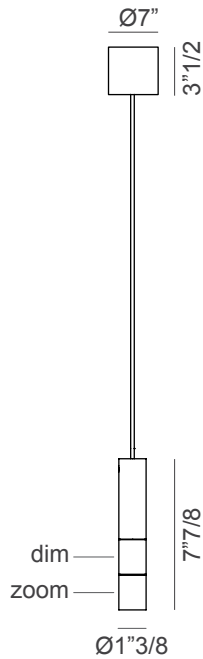

### Dimensions

Ø1"3/8 x 7"7/8H

<b>Source</b>	LED board
<b>Total power</b>	8W
<b>Emission</b>	Spot light
<b>Switching</b>	Dim and zoom on board
<b>Tension</b>	120V
<b>Color temperature</b>	2700K or 3000K
<b>Luminous flux</b>	466lm*
<b>Typ CRI</b>	90
<b>IP class</b>	20
<b>Materials</b>	Aluminum
<b>Notes</b>	Cable length 98"3/8 15-60° optic, *nominal flux