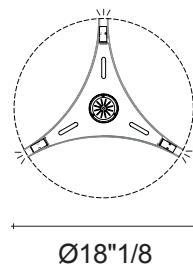

Stanley

Design: Dodo Arslan

Dimensions

Size: Ø18"1/8 x 78"3/4H

Top View:

Description

Blades of crystalline light travel through a field of stars, creating a deep, rich, and nuanced viewing experience. Stanley's multiple perspectives create a cosmic vision with infinite depth. Made in Italy.

Light source:

Integrated LEDs 3000K

Top: 21W

Edges: 3 x 39W

Total: 138W - 15750lm

Dimming: Casambi Xpress Wireless Switch

Finishes and materials

Finish: Brushed Stainless Steel.

Body: