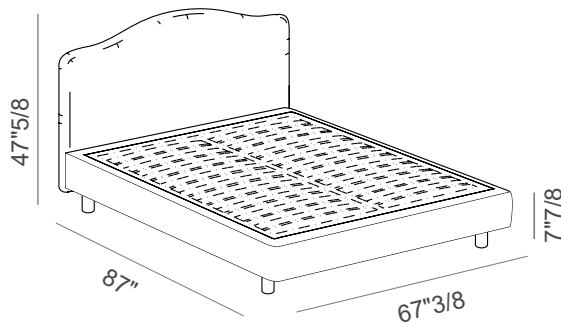

Vanity

Design: Bolzan LAB

Description

The classic shape par excellence: Vanity needs nothing else to express its personality. Sober and enveloping, the shapes of Vanity furnish the bedroom with a discreet and refined elegance. Firwood structure. Orthopaedic slatted base included. Removable cover. Mattress and cushions NOT included. Made in Italy.

Finishes & Materials

Cover: Fabric.

Vanity

Dimensions

Queen Size 7"7/8H Base

67"3/8W x 87"D x 47"5/8H

(To fit American Queen Size mattress: 60" x 80")

King Size 7"7/8H Base

83"1/8W x 87"D x 47"5/8H

(To fit American King Size mattress: 76"3/4 x 80")

Queen Size 11"3/8H Base

67"3/8W x 87"D x 47"5/8H

(To fit American Queen Size mattress: 60" x 80")

King Size 11"3/8H Base

83"1/8W x 87"D x 47"5/8H

(To fit American King Size mattress: 76"3/4 x 80")

Vanity

Wooden feet Vasetto

1"5/8H

3"1/2H

5"H