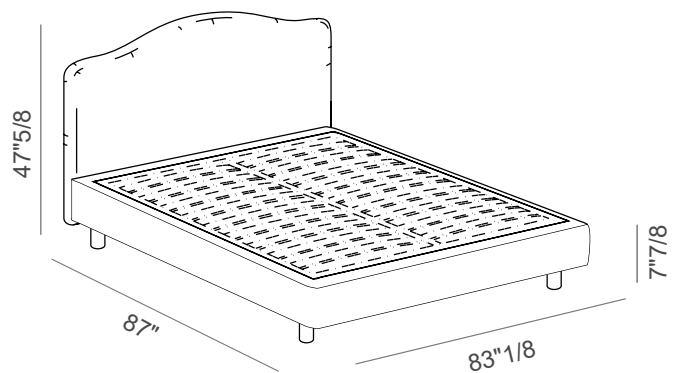

Vanity

Design: Bolzan LAB

Description

The classic shape par excellence: Vanity needs nothing else to express its personality. Sober and enveloping, the shapes of Vanity furnish the bedroom with a discreet and refined elegance. Firwood structure. Orthopaedic slatted base included. Removable cover. Mattress and cushions NOT included. Made in Italy.

Finishes & Materials

Cover: Fabric.

Vanity

Dimensions

Queen Size 7"7/8H Base

67"3/8W x 87"D x 47"5/8H

(To fit American Queen Size mattress: 60" x 80")

King Size 7"7/8H Base

83"1/8W x 87"D x 47"5/8H

(To fit American King Size mattress: 76"3/4 x 80")

Queen Size 11"3/8H Base

67"3/8W x 87"D x 47"5/8H

(To fit American Queen Size mattress: 60" x 80")

King Size 11"3/8H Base

83"1/8W x 87"D x 47"5/8H

(To fit American King Size mattress: 76"3/4 x 80")

Vanity

Wooden feet Vasetto

1"5/8H

3"1/2H

5"H