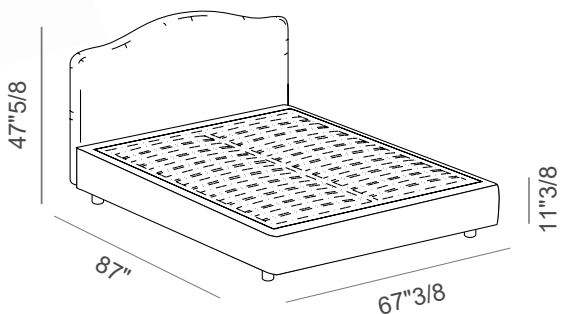

Finishes & Materials

Cover: Fabric.

Vanity

Dimensions

Queen Size 7"7/8H Base

67"3/8W x 87"D x 47"5/8H

(To fit American Queen Size mattress: 60" x 80")

King Size 7"7/8H Base

83"1/8W x 87"D x 47"5/8H

(To fit American King Size mattress: 76"3/4 x 80")

Queen Size 11"3/8H Base

67"3/8W x 87"D x 47"5/8H

(To fit American Queen Size mattress: 60" x 80")

King Size 11"3/8H Base

83"1/8W x 87"D x 47"5/8H

(To fit American King Size mattress: 76"3/4 x 80")

Vanity

Wooden feet Vasetto

1"5/8H

3"1/2H

5"H