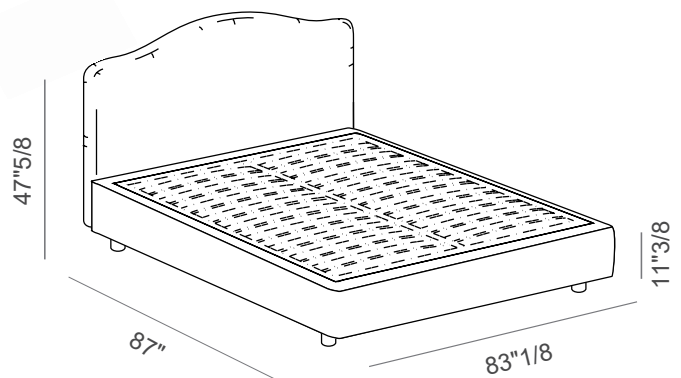

Finishes & Materials

Cover: Fabric.

Vanity

Dimensions

Queen Size 7"7/8H Base

67"3/8W x 87"D x 47"5/8H

(To fit American Queen Size mattress: 60" x 80")

King Size 7"7/8H Base

83"1/8W x 87"D x 47"5/8H

(To fit American King Size mattress: 76"3/4 x 80")

Queen Size 11"3/8H Base

67"3/8W x 87"D x 47"5/8H

(To fit American Queen Size mattress: 60" x 80")

King Size 11"3/8H Base

83"1/8W x 87"D x 47"5/8H

(To fit American King Size mattress: 76"3/4 x 80")

Vanity

Wooden feet Vasetto

1"5/8H

3"1/2H

5"H