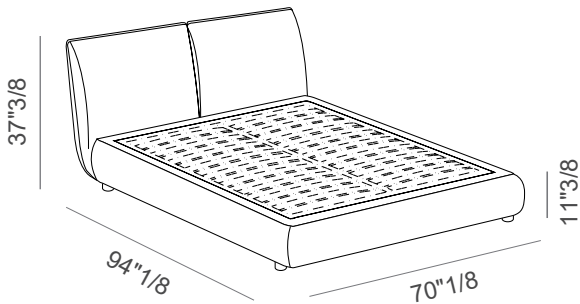

## Venus

---

### *Dimensions*

#### **Queen Size**

70"1/8W x 94"1/8D x 37"3/8H

(To fit American Queen Size mattress: 60" x 80")

#### **King Size**

85"7/8W x 94"1/8D x 37"3/8H

(To fit American King Size mattress: 76"3/4 x 80")