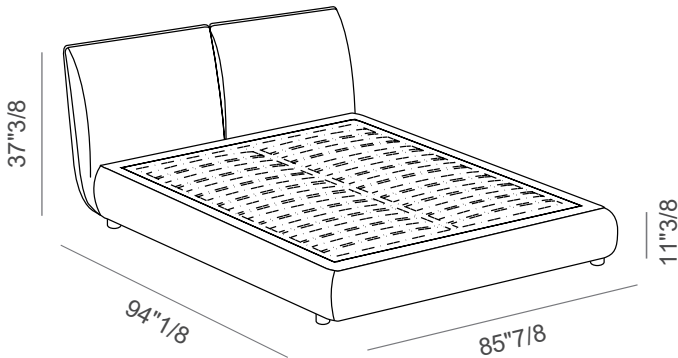

### *Dimensions*

#### **Queen Size**

70"1/8W x 94"1/8D x 37"3/8H

(To fit American Queen Size mattress: 60" x 80")

#### **King Size**

85"7/8W x 94"1/8D x 37"3/8H

(To fit American King Size mattress: 76"3/4 x 80")