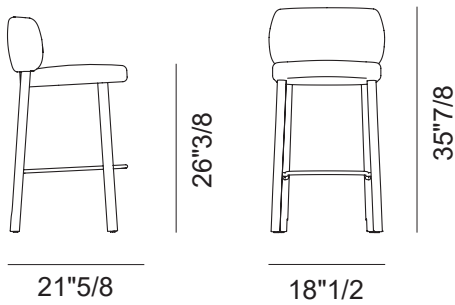

Aretha

Dimensions

Counter Stool: 18"1/2W x 21"5/8D x 35"7/8H **SH:** 26"3/8

Bar Stool: 18"1/2W x 21"5/8D x 39"3/8H **SH:** 30"5/8

Counter Stool