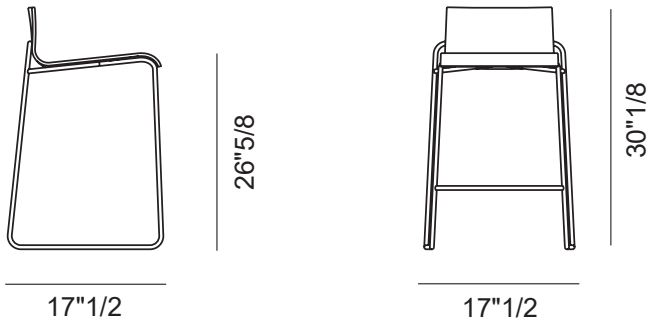

Base: Metal.

Back & seat: Wood or upholstered in fabric or leather.

Bee

Dimensions

Counter Stool: 17"1/2W x 17"1/2D x 30"1/8H **SH:** 26"5/8

Bar Stool: 17"1/2W x 17"1/2D x 34"H **SH:** 30"1/2

Counter Stool

Bar Stool