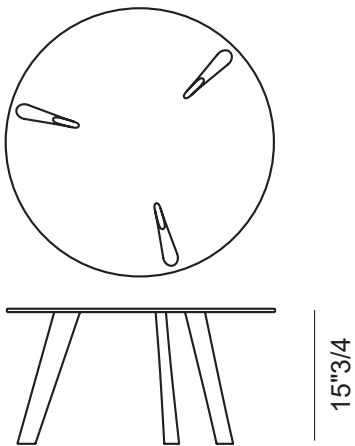

Beleos

Design: Giulio Iacchetti

Description

The elegant Beleos coffee table comes with legs in high-end wood and the luxury top available in premium marble, wood or glass.
Made in Italy.

Finishes & Materials

Legs: Wood.

Top: Marble, wood or glass.

Beleos

Dimensions

Size A: $\text{Ø}31\frac{1}{2}$ x $15\frac{3}{4}$ H

Size B: $47\frac{1}{4}$ W x $19\frac{5}{8}$ D x $11\frac{7}{8}$ H

Size C: 63 W x $25\frac{5}{8}$ D x $13\frac{3}{4}$ H

Size A

$\text{Ø}31\frac{1}{2}$

Size B

$47\frac{1}{4}$

Beleos

Size C