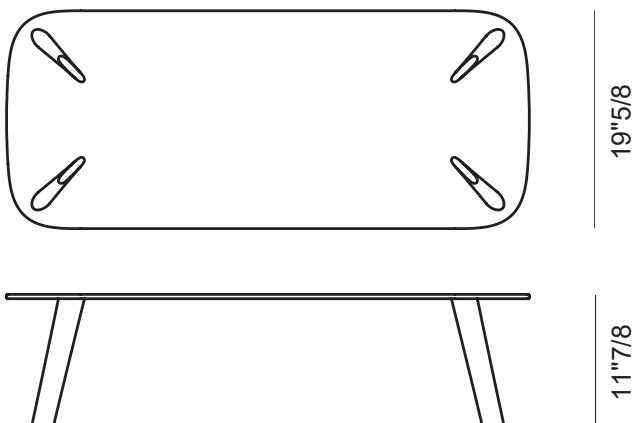

Beleos

Design: Giulio Iacchetti

Description

The elegant Beleos coffee table comes with legs in high-end wood and the luxury top available in premium marble, wood or glass.
Made in Italy.

Finishes & Materials

Legs: Wood.

Top: Marble, wood or glass.

Beleos

Dimensions

Size A: $\text{Ø}31\frac{1}{2}$ x $15\frac{3}{4}$ H

Size B: $47\frac{1}{4}$ W x $19\frac{5}{8}$ D x $11\frac{7}{8}$ H

Size C: 63 W x $25\frac{5}{8}$ D x $13\frac{3}{4}$ H

Size A

$\text{Ø}31\frac{1}{2}$

Size B

$47\frac{1}{4}$

Beleos

Size C