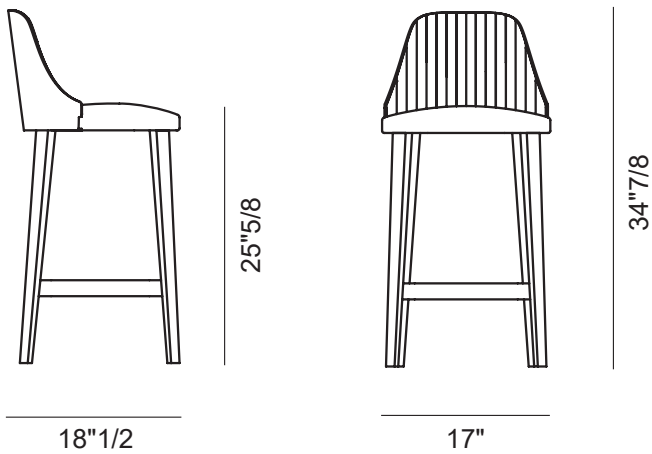

Finishes & Materials

Legs: Wood or lacquered.

Cover: Fabric or leather.

Break

Dimensions

Counter Stool: 17"W x 18"1/2D x 25"5/8H **SH:** 25"5/8

Bar Stool: 17"W x 18"1/2D x 38"3/4H **SH:** 29"1/2

Counter Stool

Bar Stool