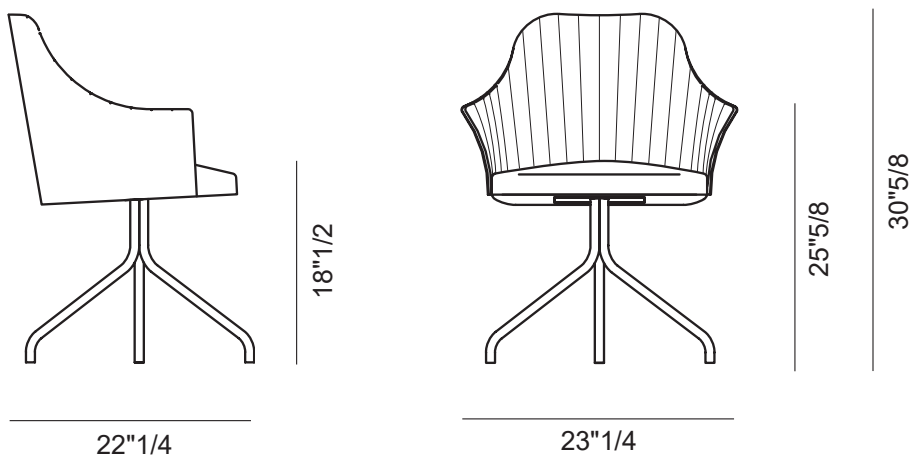

Base: Metal.

Cover: Fabric or leather.

Break

Dimensions

4 Star Base: 23"1/4W x 22"1/4D x 30"5/8H

4 Star Base With Gas Lift: 22"7/8W x 22"1/4D x 31"1/2H

4 Star Base

4 Star Base With Gas Lift