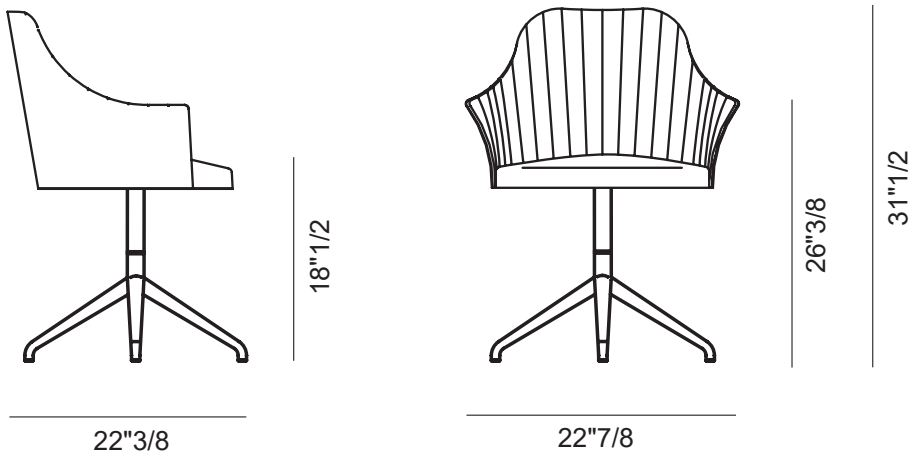

Base: Metal.

Cover: Fabric or leather.

Break

Dimensions

4 Star Base With Wheels: 22"7/8W x 22"3/8D x 31"1/2H

5 Star Base With Wheels: 26"3/8W x 25"5/8D x 31"1/2H

4 Star Base With Wheels

5 Star Base With Wheels