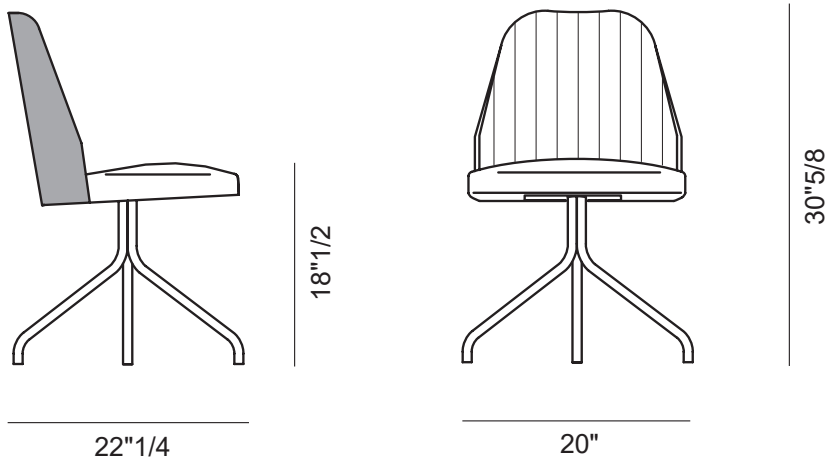

Base: Metal.

Cover: Fabric or leather.

Break

Dimensions

4 Star Base: 20"W x 22"1/4D x 30"5/8H

4 Star Base With Gas Lift: 20"W x 22"1/4D x 31"1/2H

4 Star Base

4 Star Base With Gas Lift