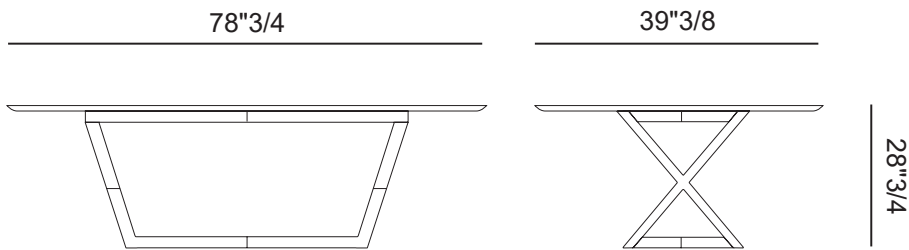

Structure: Wood.

Top: Glass or wood.

Bridget

Dimensions

Size A: 78"3/4W x 39"3/8D x 28"3/4H

Size B: 98"3/8W x 43"1/4D x 28"3/4H

Size A

Size B