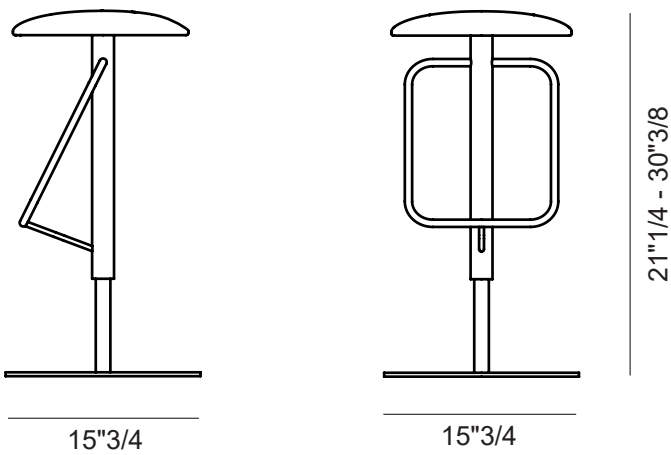

Cosmo

Design: Marco Zito

Description

The luxury Cosmo stool comes with adjustable height, high-end metal structure lacquered and fully upholstered shell in premium fabric or leather. Made in Italy.

Finishes & Materials

Base: Metal.

Cover: Fabric or leather.

Cosmo

Dimensions

Stool: 15"3/4W x 15"3/4D x 21"1/4H - 30"3/8H

Stool with backrest: 15"3/4W x 15"3/4D x 26"3/4H - 35"7/8H **SH:** 21"1/4H - 30"3/8H

Stool

Stool with backrest