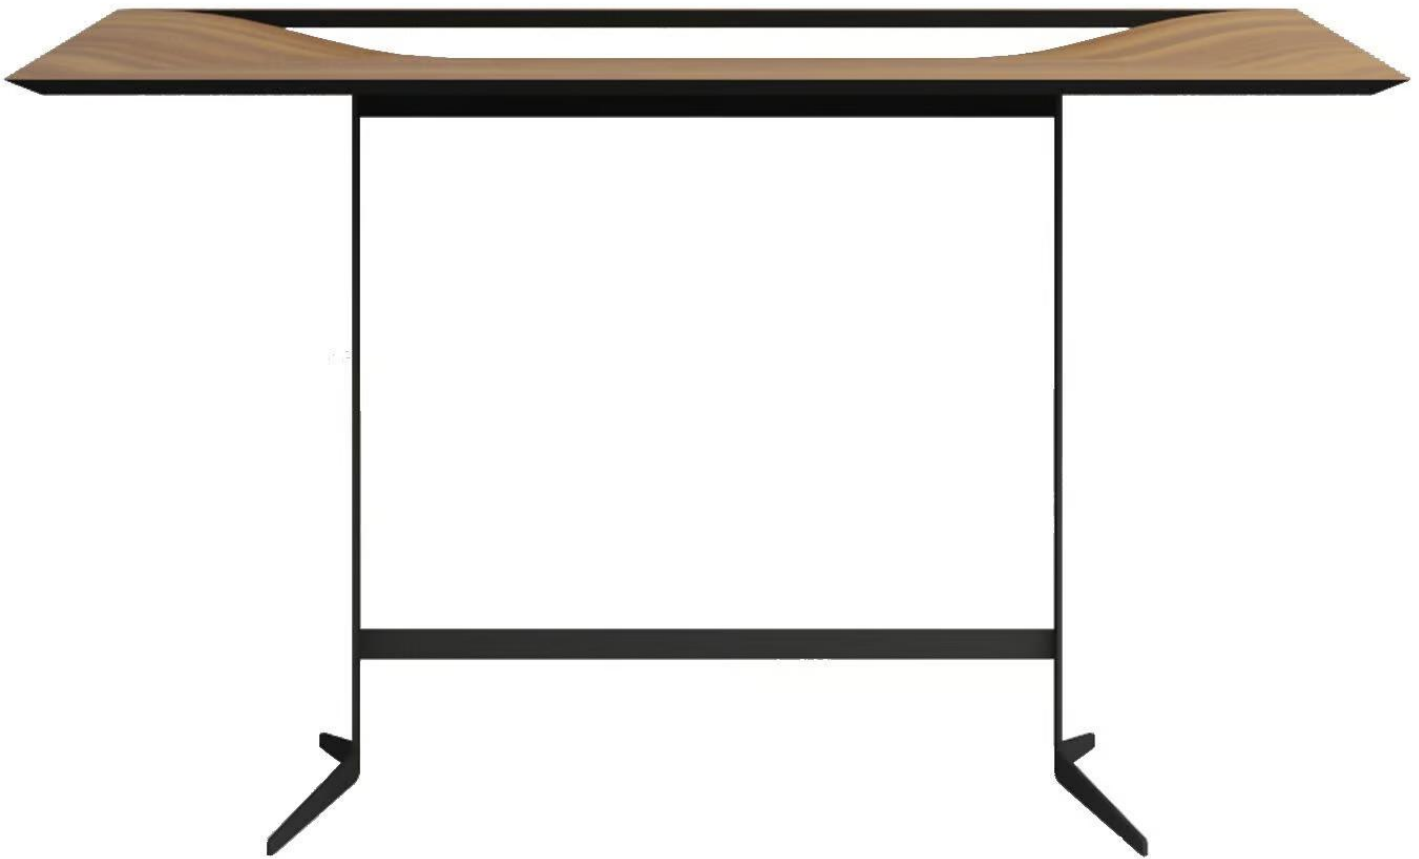

Cut

Design: Victor Vasilev

Description

The elegant Cut desk comes with the structure in high-end lacquered metal and the cutting of a rectangular 'sheet' and its tension produce a three-dimensional, rigorous surface top in premium wood. Made in Italy.

Finishes & Materials

Structure: Metal.

Top: Wood.

Cut

Dimensions

49"1/4W x 21"5/8D x 31"1/2H