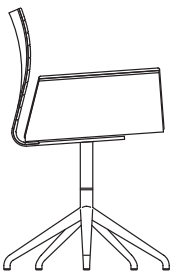

## *Description*

The luxury Meeting armchair. This piece of elegant furniture comes with 2 base options with the rear back in high-end wood and front in premium quilted fabric or leather. Made in Italy.

### *Dimensions*

**4 Star Base:** 27"1/8W x 27"1/8D x 34"1/4H

**5 Star Base With Wheels and Gas Lift:** 27"1/8W x 27"1/8D x 34"1/4H

27"1/8

27"1/8

34"1/4

27"1/8

27"1/8