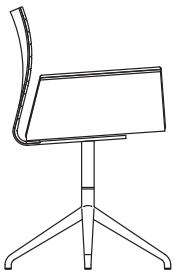

## *Description*

The luxury Meeting armchair. This piece of elegant furniture comes with 2 base options with the rear back in high-end wood and front in premium quilted fabric or leather. Made in Italy.

## *Finishes & Materials*

**Outer structure:** Wood.

**Base:** Metal.

**Cover:** Fabric or leather.

### *Dimensions*

**4 Star Base:** 27"1/8W x 27"1/8D x 34"1/4H

**5 Star Base With Wheels and Gas Lift:** 27"1/8W x 27"1/8D x 34"1/4H

27"1/8

27"1/8

34"1/4

27"1/8

27"1/8