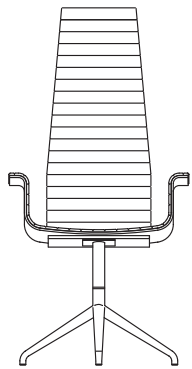

Meeting

Design: Enzo Berti

Description

The luxury Meeting armchair. This piece of elegant furniture comes with 2 base options with the rear back in high-end wood and front in premium quilted fabric or leather. Made in Italy.

Finishes & Materials

Outer structure: Wood.

Base: Metal.

Cover: Fabric or leather.

Meeting

Dimensions

4 Star Base: 27"1/8W x 27"1/8D x 47"1/4H

5 Star Base With Wheels and Gas Lift: 27"1/8W x 27"1/8D x 47"1/4H

27"1/8

27"1/8

47"1/4

27"1/8

27"1/8

47"1/4