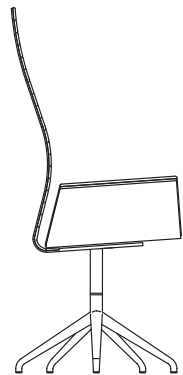

Meeting

Design: Enzo Berti

Description

The luxury Meeting armchair. This piece of elegant furniture comes with 2 base options with the rear back in high-end wood and front in premium quilted fabric or leather. Made in Italy.

Finishes & Materials

Outer structure: Wood.

Base: Metal.

Cover: Fabric or leather.

Meeting

Dimensions

4 Star Base: 27"1/8W x 27"1/8D x 47"1/4H

5 Star Base With Wheels and Gas Lift: 27"1/8W x 27"1/8D x 47"1/4H

27"1/8

27"1/8

47"1/4

27"1/8

27"1/8

47"1/4