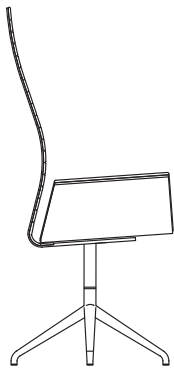

Meeting

Design: Enzo Berti

Description

The luxury Meeting armchair. This piece of elegant furniture comes with 2 base options with the rear back in high-end wood and front in premium quilted fabric or leather. Made in Italy.

Finishes & Materials

Outer structure: Wood.

Base: Metal.

Cover: Fabric or leather.

Meeting

Dimensions

4 Star Base: 27"1/8W x 27"1/8D x 47"1/4H

5 Star Base With Wheels and Gas Lift: 27"1/8W x 27"1/8D x 47"1/4H

27"1/8

27"1/8

47"1/4

27"1/8

27"1/8

47"1/4