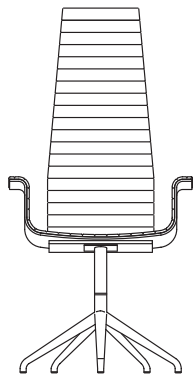

Meeting

Design: Enzo Berti

Description

The luxury Meeting armchair. This piece of elegant furniture comes with 2 base options with the rear back in high-end wood and front in premium quilted fabric or leather. Made in Italy.

Finishes & Materials

Outer structure: Wood.

Base: Metal.

Cover: Fabric or leather.

Meeting

Dimensions

4 Star Base: 27"1/8W x 27"1/8D x 47"1/4H

5 Star Base With Wheels and Gas Lift: 27"1/8W x 27"1/8D x 47"1/4H

27"1/8

27"1/8

47"1/4

27"1/8

27"1/8

47"1/4