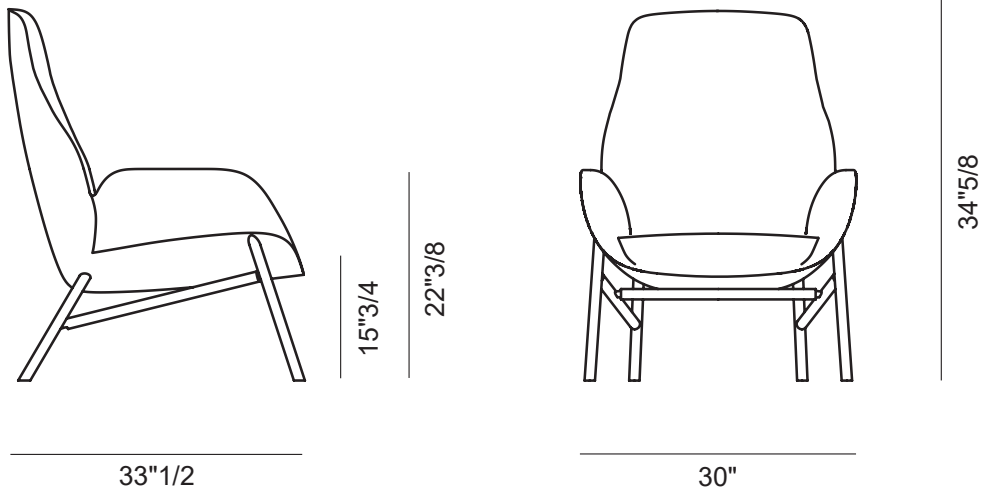

Base: Wood or lacquered.

Cover: Fabric or leather.

Mysa

Dimensions

Low: 30"W x 33"1/2D x 34"5/8H

High: 30"W x 33"1/2D x 41"H

SH: 15"3/4

AH: 22"3/8

Low

High