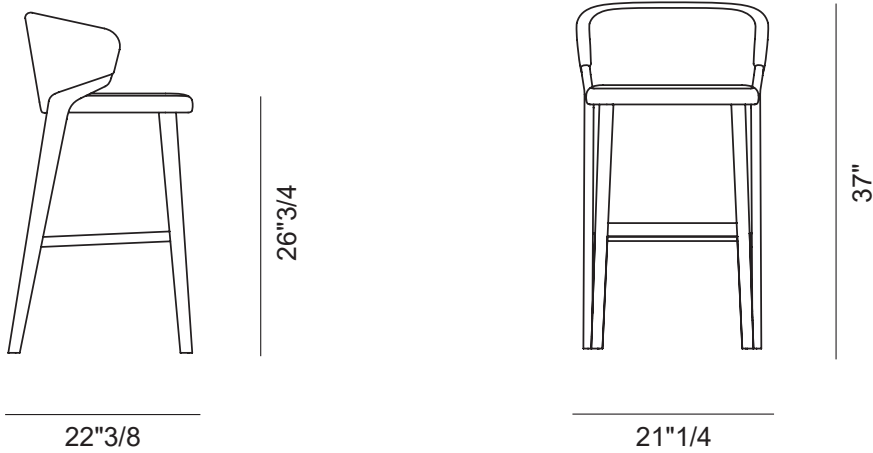

Nora

Dimensions

Counter Stool: 21"1/4W x 22"3/8D x 37"H **SH:** 26"3/4

Bar Stool: 21"1/4W x 22"3/8D x 41"H **SH:** 30"5/8

Counter Stool