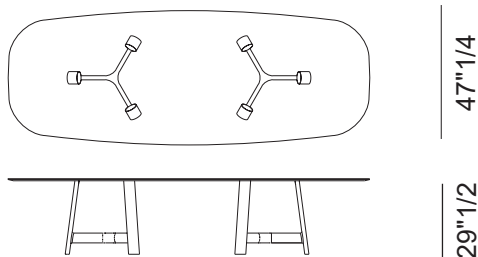

River

Design: Marco Spatti

Description

The elegant River table comes with the base in high-end wood or lacquered and the luxury round-or oval top available in premium marble, wood or extra clear glass. Made in Italy.

Finishes & Materials

Base: Wood or lacquered.

Top: Marble, wood or glass.

River

Dimensions

Size A: Ø55"1/8 x 29"1/2H

Size B: Ø63" x 29"1/2H

Size C: Ø70"7/8 x 29"1/2H

Size D: 94"1/2W x 43"3/8D x 29"1/2H

Size E: 110"1/4W x 43"3/8D x 29"1/2H

Size F: 118"1/8W x 47"1/4D x 29"1/2H

Size G: 137"3/4W x 51"1/8D x 29"1/2H

Size A - B - C

Ø55"1/8 - Ø63" - Ø70"7/8

Size D - E

94"1/2 - 110"1/4

Size F

118"1/8

Size G

137"3/4