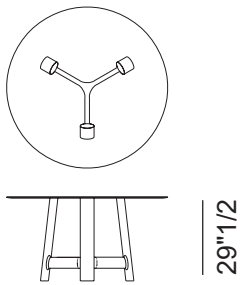

Finishes & Materials

Base: Wood or lacquered.

Top: Marble, wood or glass.

River

Dimensions

Size A: Ø55"1/8 x 29"1/2H

Size B: Ø63" x 29"1/2H

Size C: Ø70"7/8 x 29"1/2H

Size D: 94"1/2W x 43"3/8D x 29"1/2H

Size E: 110"1/4W x 43"3/8D x 29"1/2H

Size F: 118"1/8W x 47"1/4D x 29"1/2H

Size G: 137"3/4W x 51"1/8D x 29"1/2H

Size A - B - C

Ø55"1/8 - Ø63" - Ø70"7/8

Size D - E

94"1/2 - 110"1/4

Size F

118"1/8

Size G

137"3/4