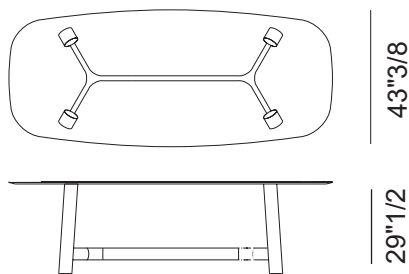

Finishes & Materials

Base: Wood or lacquered.

Top: Marble, wood or glass.

River

Dimensions

Size A: Ø55"1/8 x 29"1/2H

Size B: Ø63" x 29"1/2H

Size C: Ø70"7/8 x 29"1/2H

Size D: 94"1/2W x 43"3/8D x 29"1/2H

Size E: 110"1/4W x 43"3/8D x 29"1/2H

Size F: 118"1/8W x 47"1/4D x 29"1/2H

Size G: 137"3/4W x 51"1/8D x 29"1/2H

Size A - B - C

Ø55"1/8 - Ø63" - Ø70"7/8

Size D - E

94"1/2 - 110"1/4

Size F

118"1/8

Size G

137"3/4