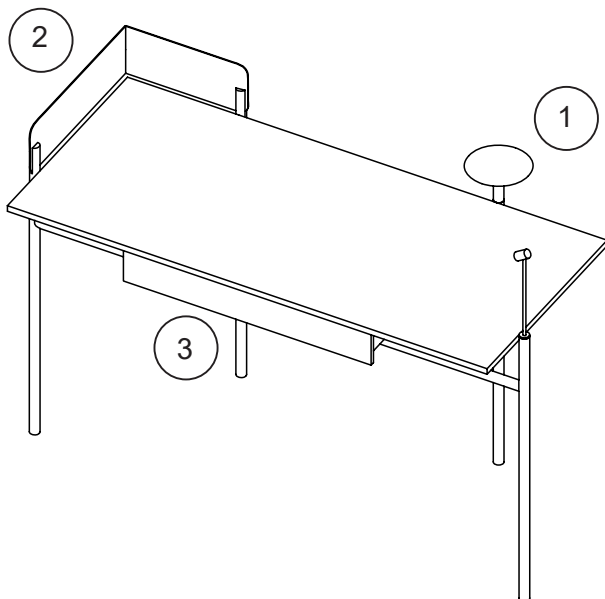


Rohe

Design: Marco Zito

Description

The elegant Rohe desk comes with the structure in high-end metal bronze or black lacquered and the top in premium ashwood. Made in Italy.

Finishes & Materials

Structure: Metal.

Top: Wood.

Rohe

Dimensions

53"W x 24"3/8D x 29"1/2H

- ① Tray
- ② Fabric edge border
- ③ Drawer