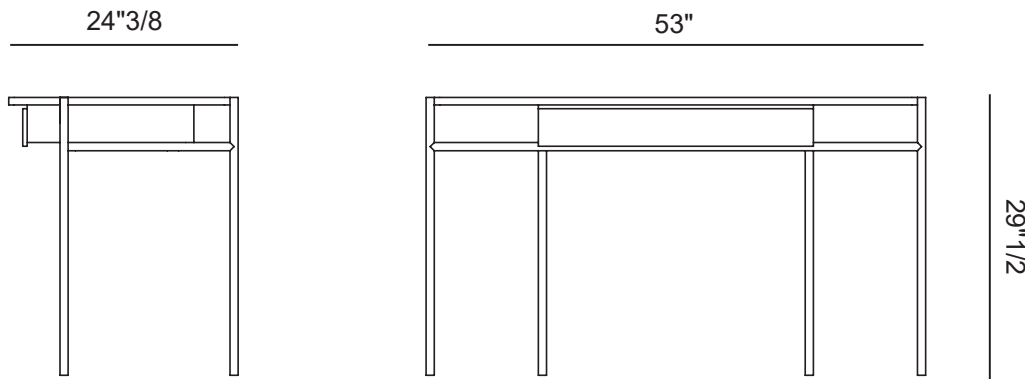


Rohe

Design: Marco Zito

Description

The elegant Rohe desk comes with the structure in high-end metal bronze or black lacquered and the top in premium ashwood. Made in Italy.

Finishes & Materials

Structure: Metal.

Top: Wood.

Rohe

Dimensions

53"W x 24"3/8D x 29"1/2H

- ① Tray
- ② Fabric edge border
- ③ Drawer