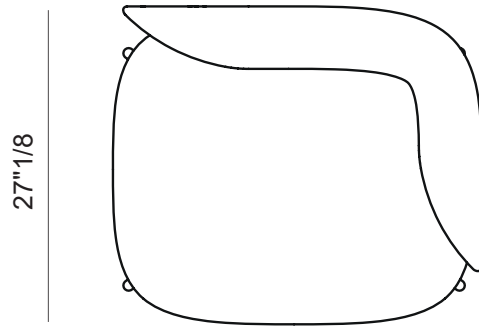

Finishes & Materials

Frame: Metal.

Cover: Fabric or leather.

Sit

Dimensions

Lounge Chair: 32"5/8W x 27"1/8D x 30"H
SH: 17"1/8

Sit

Dimensions

Lounge Chair with table: 36"5/8W x 27"1/8D x 30"H

SH: 17"1/8

Table dimensions: 11"7/8W x 19"5/8D x 25"1/8H