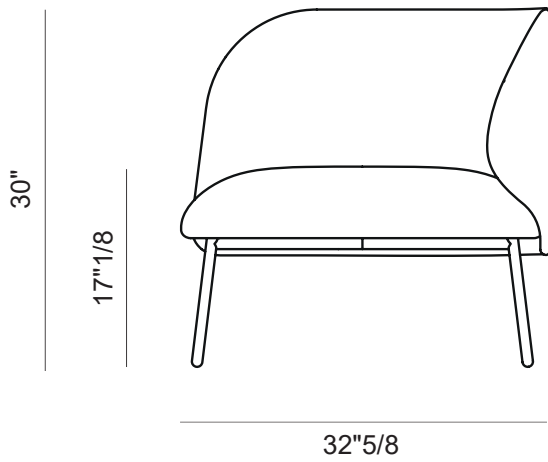

Finishes & Materials

Frame: Metal.

Cover: Fabric or leather.

Sit

Dimensions

Lounge Chair: 32"5/8W x 27"1/8D x 30"H
SH: 17"1/8

Sit

Dimensions

Lounge Chair with table: 36"5/8W x 27"1/8D x 30"H

SH: 17"1/8

Table dimensions: 11"7/8W x 19"5/8D x 25"1/8H