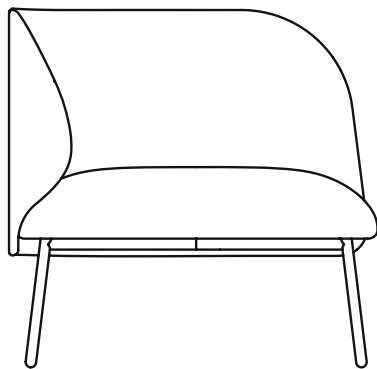

Sit

Design: Marco Zito

Description

The elegant Sit lounge chair comes with the frame with or without table in high-end metal and the seat & backrest fully upholstered in premium fabric or leather. Made in Italy.

Finishes & Materials

Frame: Metal.

Cover: Fabric or leather.

Sit

Dimensions

Lounge Chair: 32"5/8W x 27"1/8D x 30"H
SH: 17"1/8

Sit

Dimensions

Lounge Chair with table: 36"5/8W x 27"1/8D x 30"H

SH: 17"1/8

Table dimensions: 11"7/8W x 19"5/8D x 25"1/8H