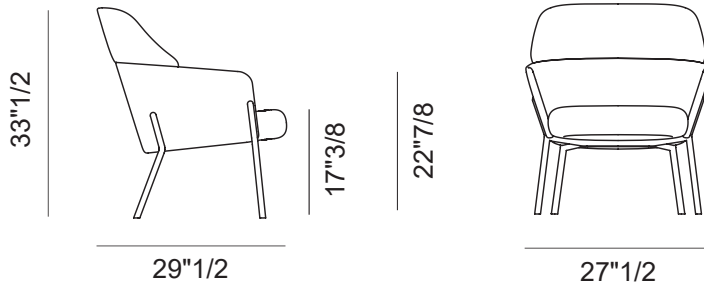

Wam

Design: Marco Zito

Description

The elegant Wam lounge chair comes with the frame in metal and the seat & backrest upholstered in premium fabric or leather. Made in Italy.

Finishes & Materials

Frame: Metal.

Cover: Fabric or leather.

Wam

Dimensions

Low: 27"1/2W x 29"1/2D x 33"1/2H **SH:** 17"3/8 **AH:** 22"7/8
High: 39"3/8W x 33"7/8D x 48"H **SH:** 17"3/8

Low

High