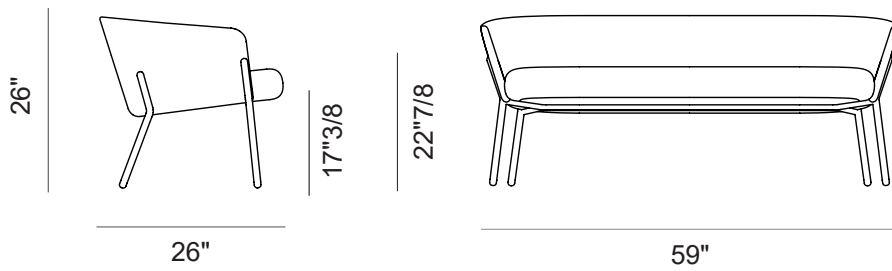

Wam

Dimensions

Low: 59"W x 26"D x 26"H

High: 59"W x 26"D x 34"1/4H

SH: 17"3/8

Low

High