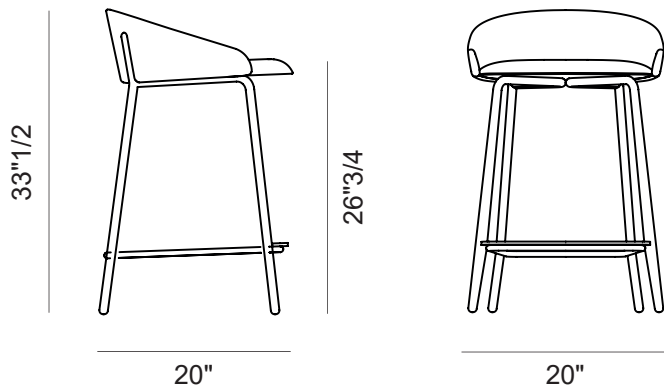

Cover: Fabric or leather.

Wam

Dimensions

Counter stool: 20"W x 20"D x 33"1/2H **SH:** 26"3/4

Bar stool: 20"W x 20"D x 37"3/8H **SH:** 30"5/8

Counter stool

Bar stool