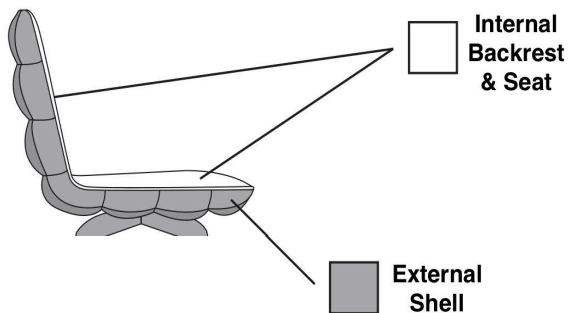

Alain

Design: Marco Fumagalli

Description

Versatile and effortlessly adaptable to a variety of styles, Alain stands out with its tailored elegance and meticulous attention to detail. The soft cushions, divided into regular portions, accentuate the refined and sophisticated geometry of this design. Alain delivers both style and relaxation in perfect harmony.

It provides versatile customization options, offering a single-color version or a two-color version that allows the external shell to feature a distinct finish from the internal backrest and seat. Made in Italy.

Dimensions

A) 17³/₄W x 24"D x 42¹/₈H - Seat height: 26"

B) 17³/₄W x 24"D x 48"H - Seat height: 31⁷/₈"

Seat depth: 17³/₄"

Finishes & Materials

Structure: Post-formed plywood.

Padding: Polyurethane foam with two different densities.