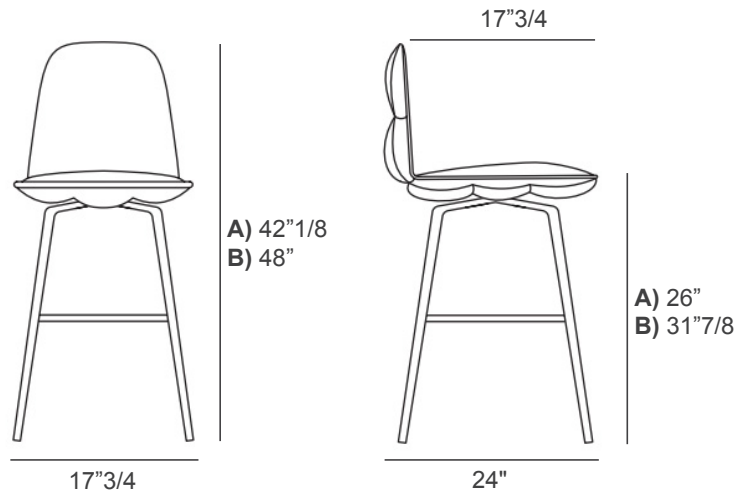

It provides versatile customization options, offering a single-color version or a two-color version that allows the external shell to feature a distinct finish from the internal backrest and seat. Made in Italy.

Dimensions

A) 17³/₄W x 24"D x 42¹/₈H - Seat height: 26"

B) 17³/₄W x 24"D x 48"H - Seat height: 31⁷/₈"

Seat depth: 17³/₄"

Finishes & Materials

Structure: Post-formed plywood.

Padding: Polyurethane foam with two different densities.