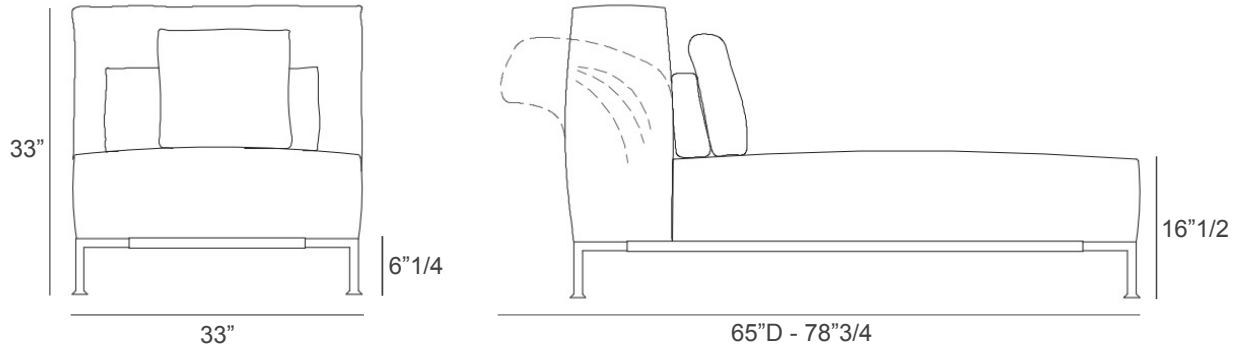

### Dimensions

33"W x 65"D - 78"3/4 x 33"H - Cod. DRM

Seat height: 16"1/2

#### Decorative cushions included:

A) 19"5/8W x 19"5/8H (Qty. 1)

B) 23"5/8W x 9"7/8H (Qty. 1)