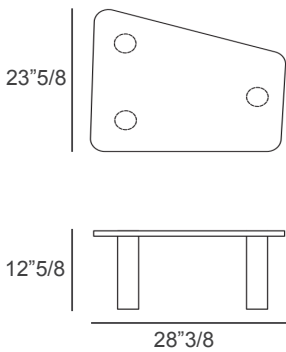

Iceberg

Dimensions

Small:

A) 38"5/8W x 17"3/4D x 16"1/8H

B) 38"5/8W x 17"3/4D x 18"1/8H

Medium:

C) 28"3/8W x 23"5/8D x 12"5/8H

D) 28"3/8W x 23"5/8D x 14"5/8H

Large:

E) 45"1/4W x 27"1/2D x 9"3/8H

F) 45"1/4W x 27"1/2D x 11"3/8H

A) Marble Top

B) Lacquered Top

C) Marble Top

D) Lacquered Top

E) Marble Top