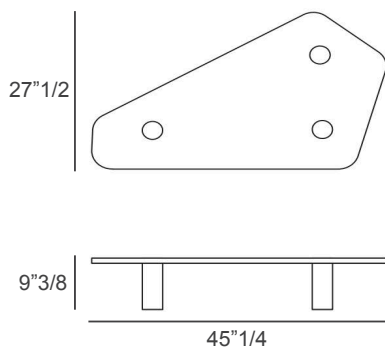

Iceberg

Dimensions

Small:

A) 38"5/8W x 17"3/4D x 16"1/8H

B) 38"5/8W x 17"3/4D x 18"1/8H

Medium:

C) 28"3/8W x 23"5/8D x 12"5/8H

D) 28"3/8W x 23"5/8D x 14"5/8H

Large:

E) 45"1/4W x 27"1/2D x 9"3/8H

F) 45"1/4W x 27"1/2D x 11"3/8H

A) Marble Top

B) Lacquered Top

C) Marble Top

D) Lacquered Top

E) Marble Top