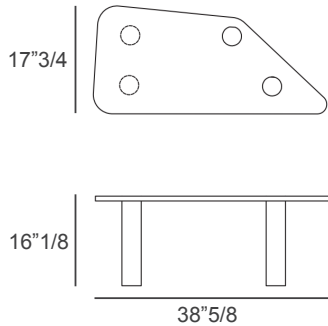

Iceberg

Dimensions

Small:

A) 38"5/8W x 17"3/4D x 16"1/8H

B) 38"5/8W x 17"3/4D x 18"1/8H

Medium:

C) 28"3/8W x 23"5/8D x 12"5/8H

D) 28"3/8W x 23"5/8D x 14"5/8H

Large:

E) 45"1/4W x 27"1/2D x 9"3/8H

F) 45"1/4W x 27"1/2D x 11"3/8H

A) Marble Top

B) Lacquered Top

C) Marble Top

D) Lacquered Top

E) Marble Top