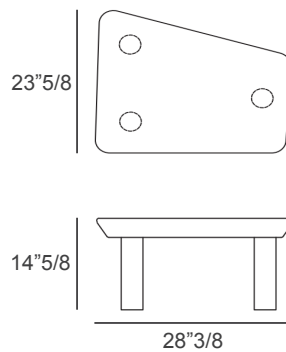

Iceberg

Dimensions

Small:

A) 38"5/8W x 17"3/4D x 16"1/8H

B) 38"5/8W x 17"3/4D x 18"1/8H

Medium:

C) 28"3/8W x 23"5/8D x 12"5/8H

D) 28"3/8W x 23"5/8D x 14"5/8H

Large:

E) 45"1/4W x 27"1/2D x 9"3/8H

F) 45"1/4W x 27"1/2D x 11"3/8H

A) Marble Top

B) Lacquered Top

C) Marble Top

D) Lacquered Top

E) Marble Top