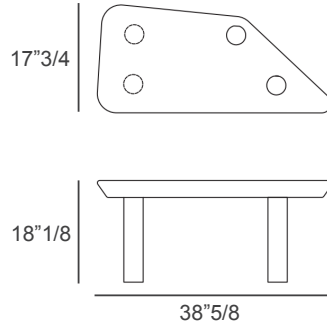

Iceberg

Dimensions

Small:

A) 38"5/8W x 17"3/4D x 16"1/8H

B) 38"5/8W x 17"3/4D x 18"1/8H

Medium:

C) 28"3/8W x 23"5/8D x 12"5/8H

D) 28"3/8W x 23"5/8D x 14"5/8H

Large:

E) 45"1/4W x 27"1/2D x 9"3/8H

F) 45"1/4W x 27"1/2D x 11"3/8H

A) Marble Top

B) Lacquered Top

C) Marble Top

D) Lacquered Top

E) Marble Top